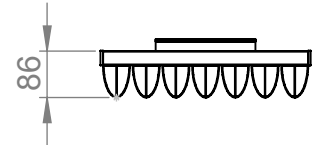

AU002

Tube ϕ : -

Electrical element: - W

Weight: 13.16kg

Output @50°C Δ T: 1519W
5183 BTUs

Height: 1775mm

Width: 380mm

Depth: 108-117mm

Face-to-face connections: 380mm

All dimensions in millimetres

Manufactured from Aluminium

Revision: 001

Approved by:

Drawn on: 1/2024

www.vogueuk.co.uk
01902 387000
sales@vogueuk.co.uk

www.vogueuk.eu
01902 387035
exportsales@vogueuk.co.uk