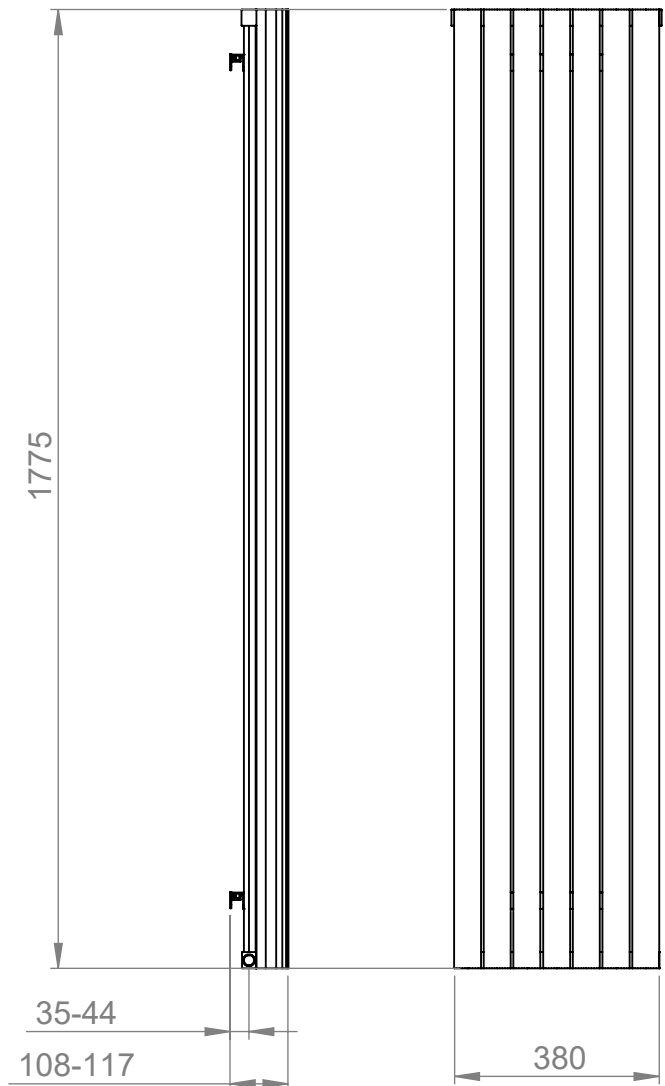

AU002

Tube ϕ : -

Electrical element: - W

Weight: 13.16kg

Output @50°C Δ T: 1519W
5183 BTUs

Height: 1775mm

Width: 380mm

Depth: 108-117mm

Face-to-face connections: 380mm

All dimensions in millimetres

Manufactured from Aluminium

Revision: 001

Approved by:

Drawn on: 1/2024

www.vogueuk.co.uk
01902 387000
sales@vogueuk.co.uk

www.vogueuk.eu
01902 387035
exportsales@vogueuk.co.uk

Scale 1:14