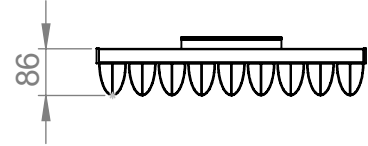

AU002

Tube ϕ : -

Electrical element: - W

Weight: 16.92kg

Output @50°C Δ T: 1953W
6664BTUs

Height: 1775mm

Width: 490mm

Depth: 108-117mm

Face-to-face connections: 490mm

All dimensions in millimetres

Manufactured from Aluminium

Revision: 001

Approved by:

Drawn on: 1/2024

www.vogueuk.co.uk
01902 387000
sales@vogueuk.co.uk

www.vogueuk.eu
01902 387035
exportsales@vogueuk.co.uk