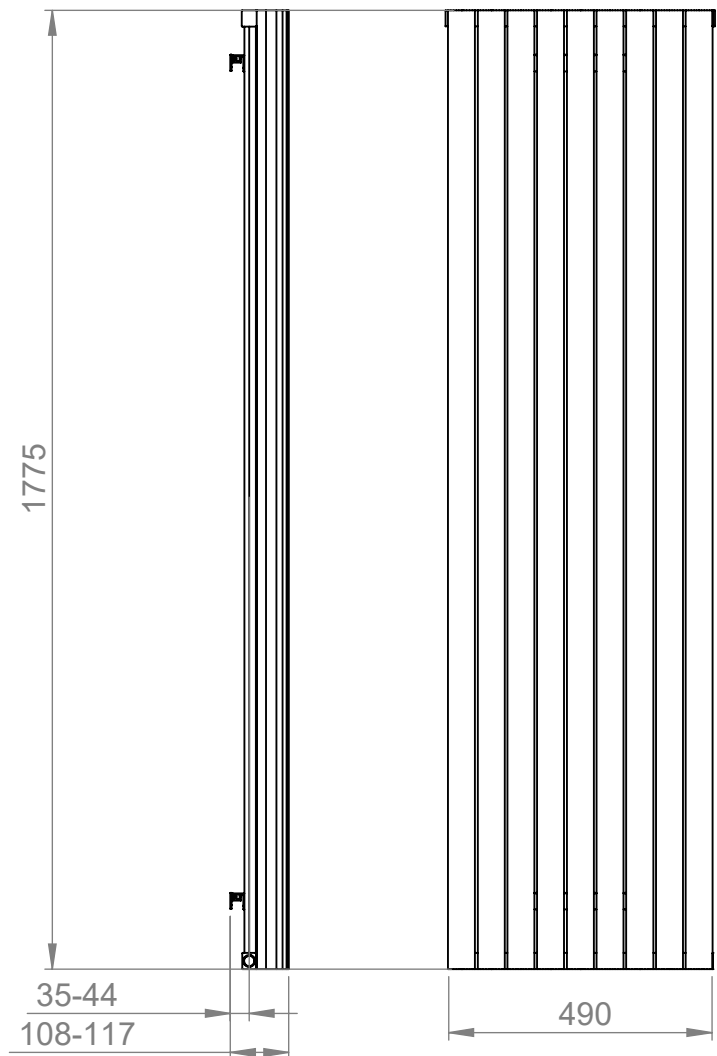

AU002

Tube ϕ : -

Electrical element: - W

Weight: 16.92kg

Output @50°C Δ T: 1953W
6664BTUs

Height: 1775mm

Width: 490mm

Depth: 108-117mm

Face-to-face connections: 490mm

All dimensions in millimetres

Manufactured from Aluminium

Revision: 001

Approved by:

Drawn on: 1/2024

www.vogueuk.co.uk
01902 387000
sales@vogueuk.co.uk

www.vogueuk.eu
01902 387035
exportsales@vogueuk.co.uk

Scale 1:20