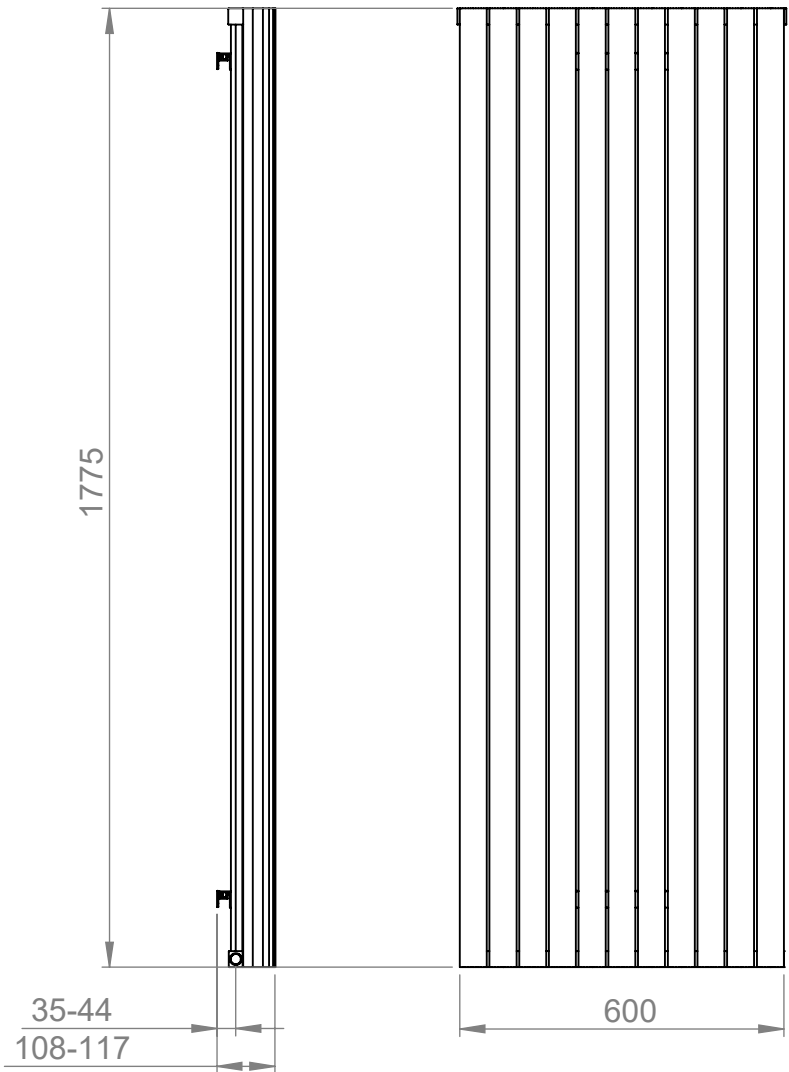

# AU002

Tube  $\phi$ : -

Electrical element: - W

Weight: 20.68kg

Output @50°C $\Delta$ T: 2387W  
8114BTUs

Height: 1775mm

Width: 600mm

Depth: 108-117mm

Face-to-face connections: 600mm

All dimensions in millimetres

Manufactured from Aluminium

Revision: 001

Approved by:

Drawn on: 1/2024

[www.vogueuk.co.uk](http://www.vogueuk.co.uk)  
01902 387000  
[sales@vogueuk.co.uk](mailto:sales@vogueuk.co.uk)

Vogue UK Ltd. reserve the right to alter specifications without prior notice.  
ALL MEASUREMENTS ARE NOMINAL DIMENSIONS ONLY, AND ARE NOT BINDING.

Scale 1:20