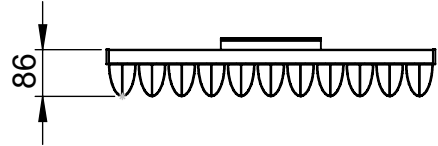

# AU002

Tube  $\phi$ : -

Electrical element: - W

Weight: 20.68kg

Output @50°C $\Delta$ T: 2387W  
8114BTUs

Height: 1775mm

Width: 600mm

Depth: 108-117mm

Face-to-face connections: 600mm

All dimensions in millimetres

Manufactured from Aluminium

Revision: 001

Approved by:

Drawn on: 1/2024

[www.vogueuk.co.uk](http://www.vogueuk.co.uk)  
01902 387000  
[sales@vogueuk.co.uk](mailto:sales@vogueuk.co.uk)

Vogue UK Ltd. reserve the right to alter specifications without prior notice.  
ALL MEASUREMENTS ARE NOMINAL DIMENSIONS ONLY, AND ARE NOT BINDING.

Scale 1:20