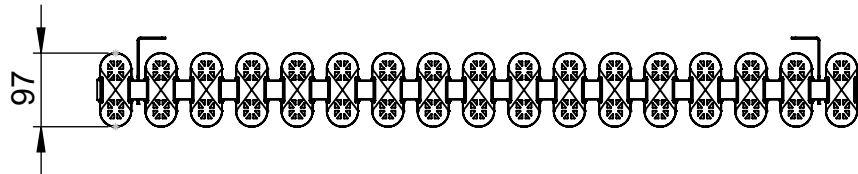

AU011

Tube ϕ : -

Electrical element: - W

Weight: 15.61kg

Output @50°C Δ T: 1581 W
5394 BTUs

Height: 600mm

Width: 1000mm

Depth: 118mm

Face-to-face connections: 1000mm

All dimensions in millimetres

Manufactured from Aluminium

Revision: 001

Approved by:

Drawn on: 1/24

www.vogueuk.co.uk
01902 387000
sales@vogueuk.co.uk

www.vogueuk.eu
01902 387035
exportsales@vogueuk.co.uk

Scale 1:10