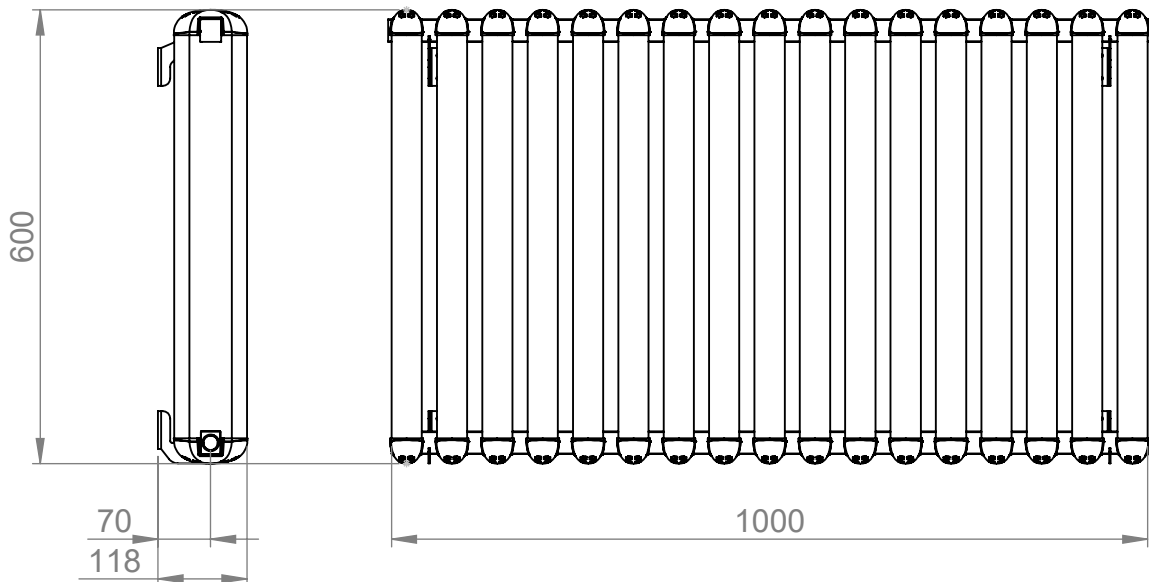

AU011

Tube ϕ : -

Electrical element: - W

Weight: 15.61kg

Output @50°C Δ T: 1581 W
5394 BTUs

Height: 600mm

Width: 1000mm

Depth: 118mm

Face-to-face connections: 1000mm

All dimensions in millimetres

Manufactured from Aluminium

Revision: 001

Approved by:

Drawn on: 1/24

www.vogueuk.co.uk
01902 387000
sales@vogueuk.co.uk

www.vogueuk.eu
01902 387035
exportsales@vogueuk.co.uk

Scale 1:10