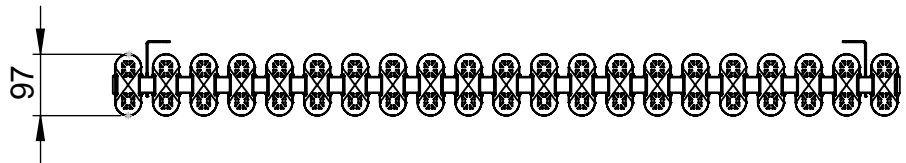

AU011

Tube ϕ : -

Electrical element: - W

Weight: 19.29kg

Output @50°C Δ T: 1953 W
6664 BTUs

Height: 600mm

Width: 1240mm

Depth: 118mm

Face-to-face connections: 1240mm

All dimensions in millimetres

Manufactured from Aluminium

Revision: 001

Approved by:

Drawn on: 1/24

www.vogueuk.co.uk
01902 387000
sales@vogueuk.co.uk

www.vogueuk.eu
01902 387035
exportsales@vogueuk.co.uk

Scale 1:12