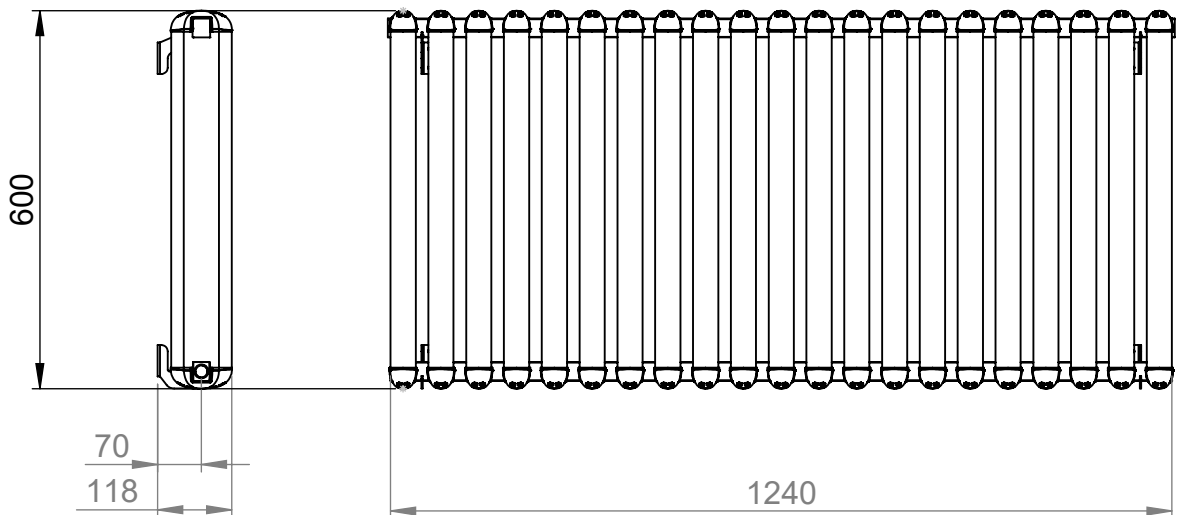

AU011

Tube ϕ : -

Electrical element: - W

Weight: 19.29kg

Output @50°C Δ T: 1953 W
6664 BTUs

Height: 600mm

Width: 1240mm

Depth: 118mm

Face-to-face connections: 1240mm

All dimensions in millimetres

Manufactured from Aluminium

Revision: 001

Approved by:

Drawn on: 1/24

www.vogueuk.co.uk
01902 387000
sales@vogueuk.co.uk

www.vogueuk.eu
01902 387035
exportsales@vogueuk.co.uk

Scale 1:12