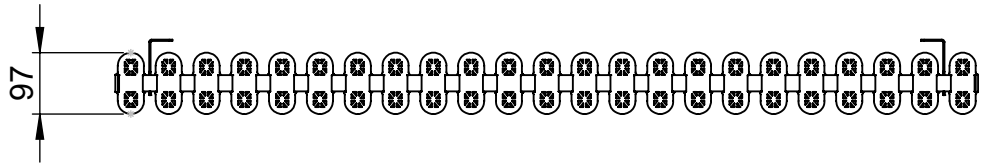

AU011

Tube ϕ : -

Electrical element: - W

Weight: 21.13kg

Output @50°C Δ T: 2139 W
7298 BTUs

Height: 600mm

Width: 1360mm

Depth: 118mm

Face-to-face connections: 1360mm

All dimensions in millimetres

Manufactured from Aluminium

Revision: 001

Approved by:

Drawn on: 1/24

www.vogueuk.co.uk
01902 387000
sales@vogueuk.co.uk

www.vogueuk.eu
01902 387035
exportsales@vogueuk.co.uk

Scale 1:20