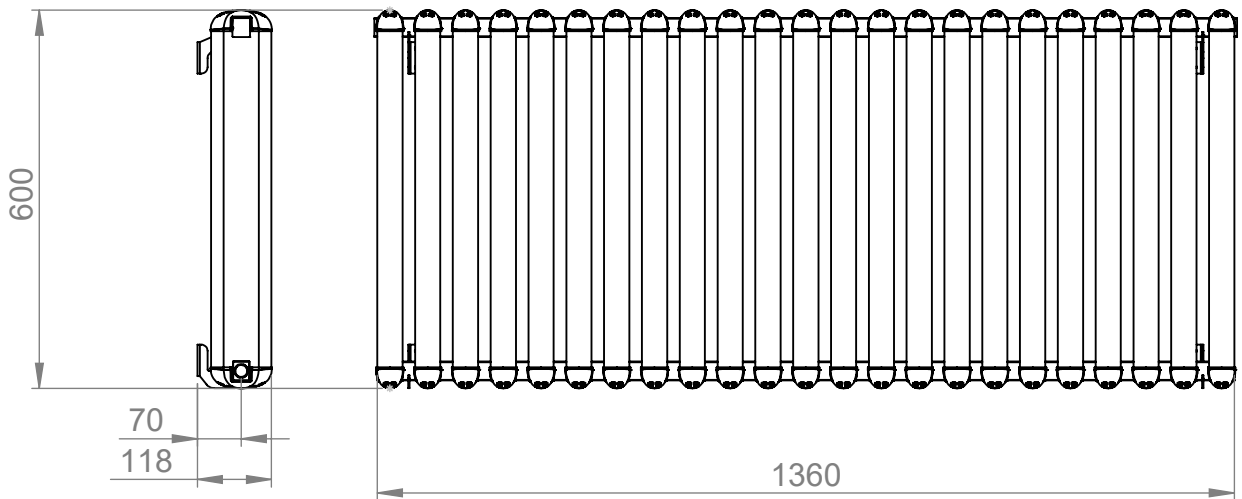

AU011

Tube ϕ : -

Electrical element: - W

Weight: 21.13kg

Output @50°C Δ T: 2139 W
7298 BTUs

Height: 600mm

Width: 1360mm

Depth: 118mm

Face-to-face connections: 1360mm

All dimensions in millimetres

Manufactured from Aluminium

Revision: 001

Approved by:

Drawn on: 1/24

www.vogueuk.co.uk
01902 387000
sales@vogueuk.co.uk

www.vogueuk.eu
01902 387035
exportsales@vogueuk.co.uk

Scale 1:20