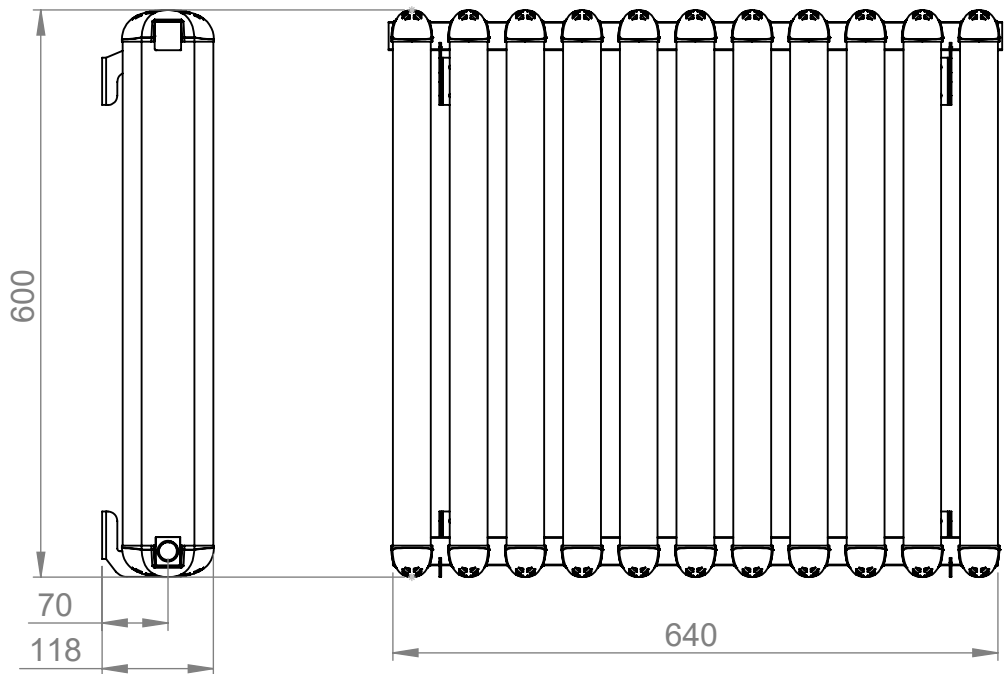

# AU011

Tube  $\phi$ : -

Electrical element: - W

Weight: 10.59kg

Output @50°C $\Delta$ T: 1023 W  
3490 BTUs

Height: 600mm

Width: 640mm

Depth: 118mm

Face-to-face connections: 640mm

All dimensions in millimetres

Manufactured from Aluminium

Revision: 001

Approved by:

Drawn on: 1/24

www.vogueuk.co.uk  
01902 387000  
sales@vogueuk.co.uk

www.vogueuk.eu  
01902 387035  
exportsales@vogueuk.co.uk

Scale 1:10