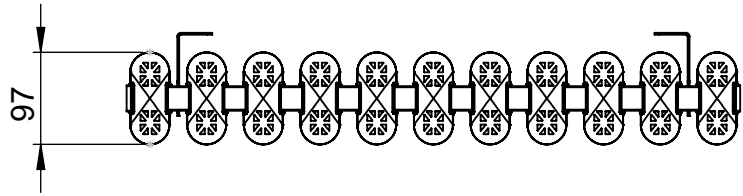

# AU011

Tube  $\phi$ : -

Electrical element: - W

Weight: 10.59kg

Output @50°C $\Delta$ T: 1023 W  
3490 BTUs

Height: 600mm

Width: 640mm

Depth: 118mm

Face-to-face connections: 640mm

All dimensions in millimetres

Manufactured from Aluminium

Revision: 001

Approved by:

Drawn on: 1/24

www.vogueuk.co.uk  
01902 387000  
sales@vogueuk.co.uk

www.vogueuk.eu  
01902 387035  
exportsales@vogueuk.co.uk

Scale 1:10