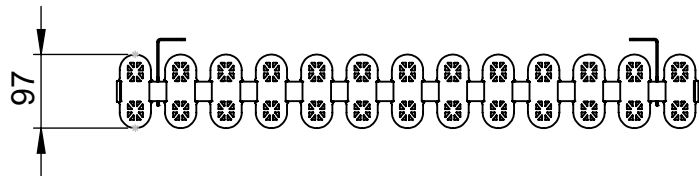

AU011

Tube ϕ : -

Electrical element: - W

Weight: 11.92kg

Output @50°C Δ T: 1209 W
4125 BTUs

Height: 760mm

Width: 760mm

Depth: 118mm

Face-to-face connections: 760mm

All dimensions in millimetres

Manufactured from Aluminium

Revision: 001

Approved by:

Drawn on: 1/24

www.vogueuk.co.uk
01902 387000
sales@vogueuk.co.uk

www.vogueuk.eu
01902 387035
exportsales@vogueuk.co.uk

Scale 1:10