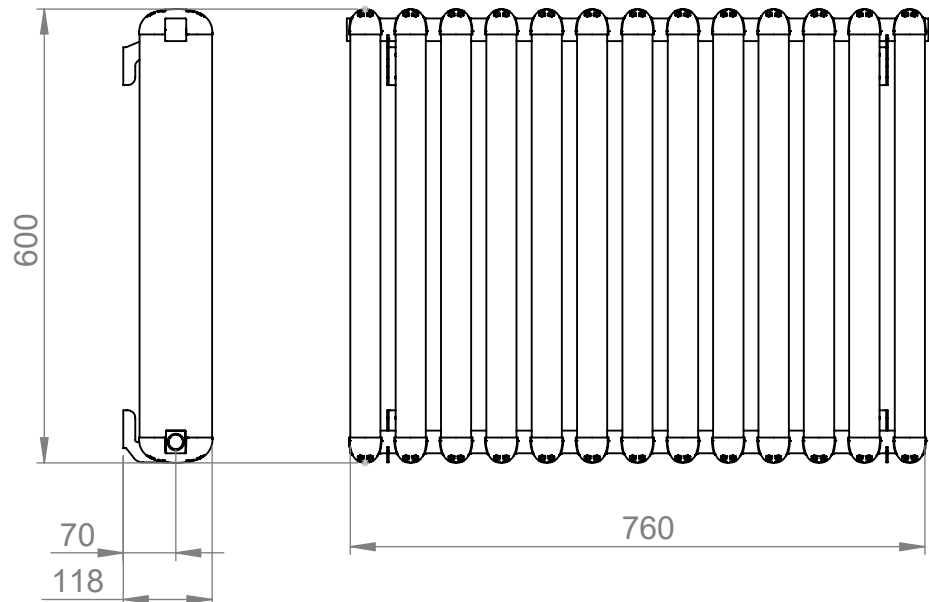

AU011

Tube ϕ : -

Electrical element: - W

Weight: 11.92kg

Output @50°C Δ T: 1209 W
4125 BTUs

Height: 760mm

Width: 760mm

Depth: 118mm

Face-to-face connections: 760mm

All dimensions in millimetres

Manufactured from Aluminium

Revision: 001

Approved by:

Drawn on: 1/24

www.vogueuk.co.uk
01902 387000
sales@vogueuk.co.uk

www.vogueuk.eu
01902 387035
exportsales@vogueuk.co.uk

Scale 1:10