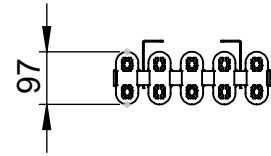

AU012

Tube ϕ : -

Electrical element: - W

Weight: 12.30kg

Output @50°C Δ T: 1335 W
4555 BTUs

Height: 1800mm

Width: 280mm

Depth: 118mm

Face-to-face connections: 280mm

All dimensions in millimetres

Manufactured from Aluminium

Revision: 001

Approved by:

Drawn on: 1/24

www.vogueuk.co.uk
01902 387000
sales@vogueuk.co.uk

www.vogueuk.eu
01902 387035
exportsales@vogueuk.co.uk