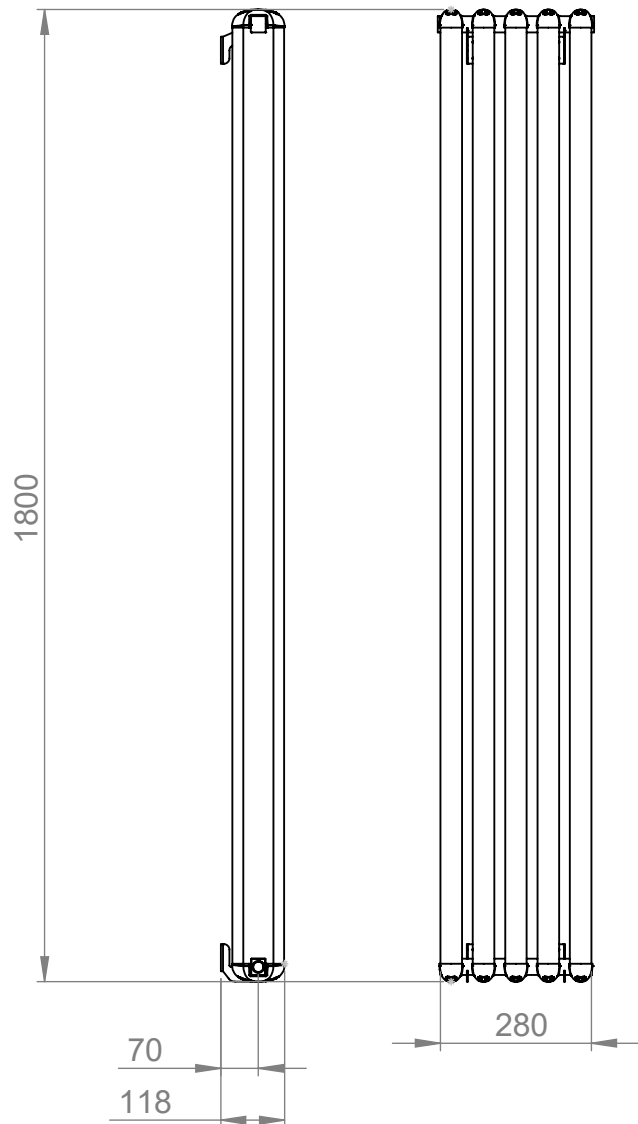

AU012

Tube ϕ : -

Electrical element: - W

Weight: 12.30kg

Output @50°C Δ T: 1335 W
4555 BTUs

Height: 1800mm

Width: 280mm

Depth: 118mm

Face-to-face connections: 280mm

All dimensions in millimetres

Manufactured from Aluminium

Revision: 001

Approved by:

Drawn on: 1/24

www.vogueuk.co.uk
01902 387000
sales@vogueuk.co.uk

www.vogueuk.eu
01902 387035
exportsales@vogueuk.co.uk

Scale 1:14