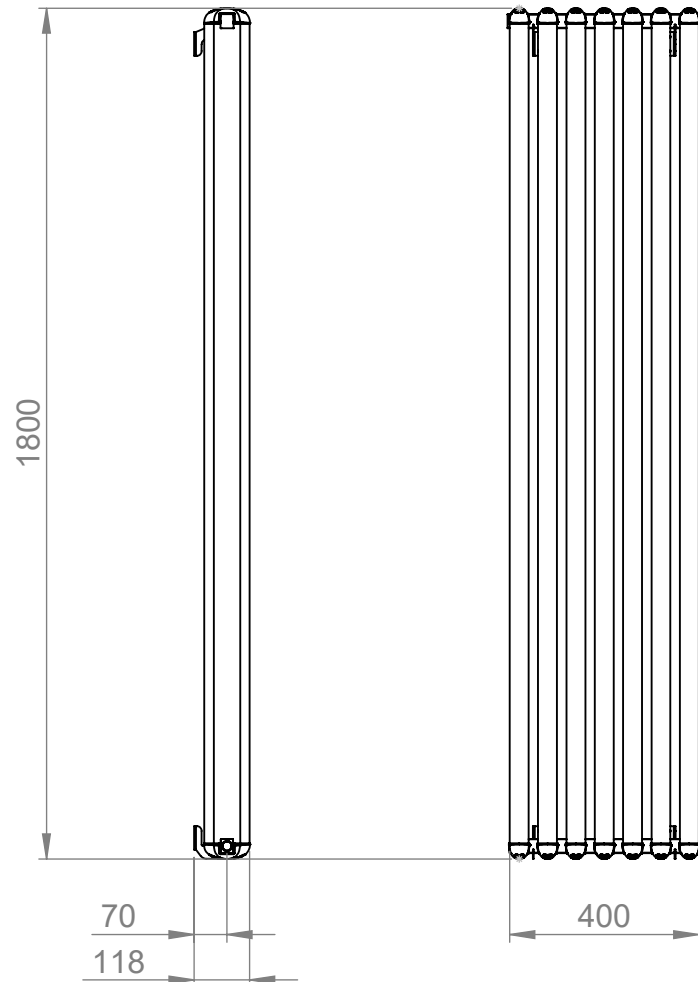

AU012

Tube ϕ : -

Electrical element: - W

Weight: 17.24kg

Output @50°C Δ T: 1869 W
6377 BTUs

Height: 1800mm

Width: 400mm

Depth: 118mm

Face-to-face connections: 400mm

All dimensions in millimetres

Manufactured from Aluminium

Revision: 001

Approved by:

Drawn on: 1/24

www.vogueuk.co.uk
01902 387000
sales@vogueuk.co.uk

www.vogueuk.eu
01902 387035
exportsales@vogueuk.co.uk

Scale 1:16