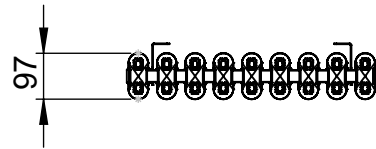

AU012

Tube ϕ : -

Electrical element: - W

Weight: 22.18kg

Output @50°C Δ T: 2403 W
8199 BTUs

Height: 1800mm

Width: 520mm

Depth: 118mm

Face-to-face connections: 520mm

All dimensions in millimetres

Manufactured from Aluminium

Revision: 001

Approved by:

Drawn on: 1/24

www.vogueuk.co.uk
01902 387000
sales@vogueuk.co.uk

www.vogueuk.eu
01902 387035
exportsales@vogueuk.co.uk