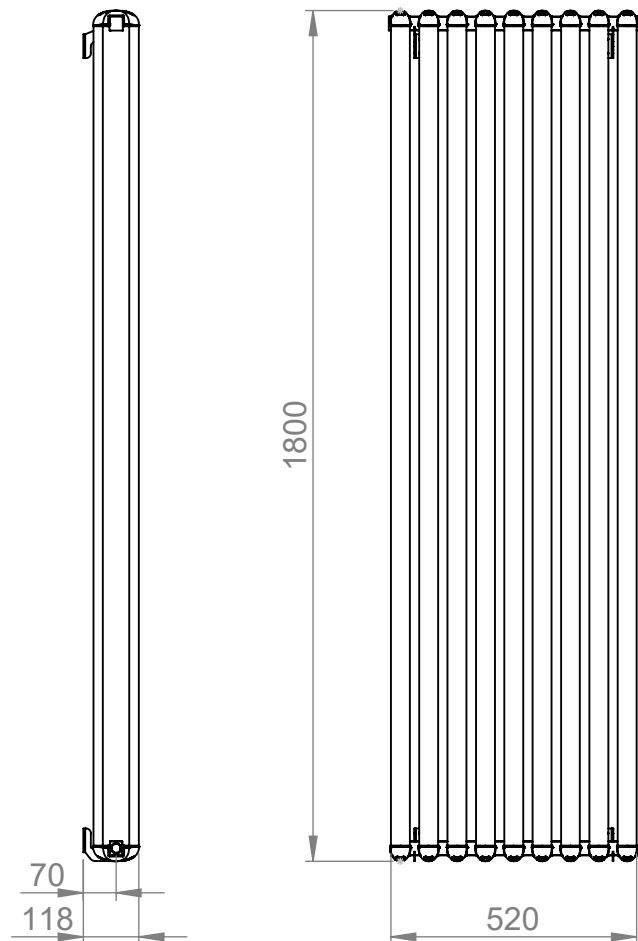

AU012

Tube ϕ : -

Electrical element: - W

Weight: 22.18kg

Output @50°C Δ T: 2403 W
8199 BTUs

Height: 1800mm

Width: 520mm

Depth: 118mm

Face-to-face connections: 520mm

All dimensions in millimetres

Manufactured from Aluminium

Revision: 001

Approved by:

Drawn on: 1/24

www.vogueuk.co.uk
01902 387000
sales@vogueuk.co.uk

www.vogueuk.eu
01902 387035
exportsales@vogueuk.co.uk

Scale 1:16