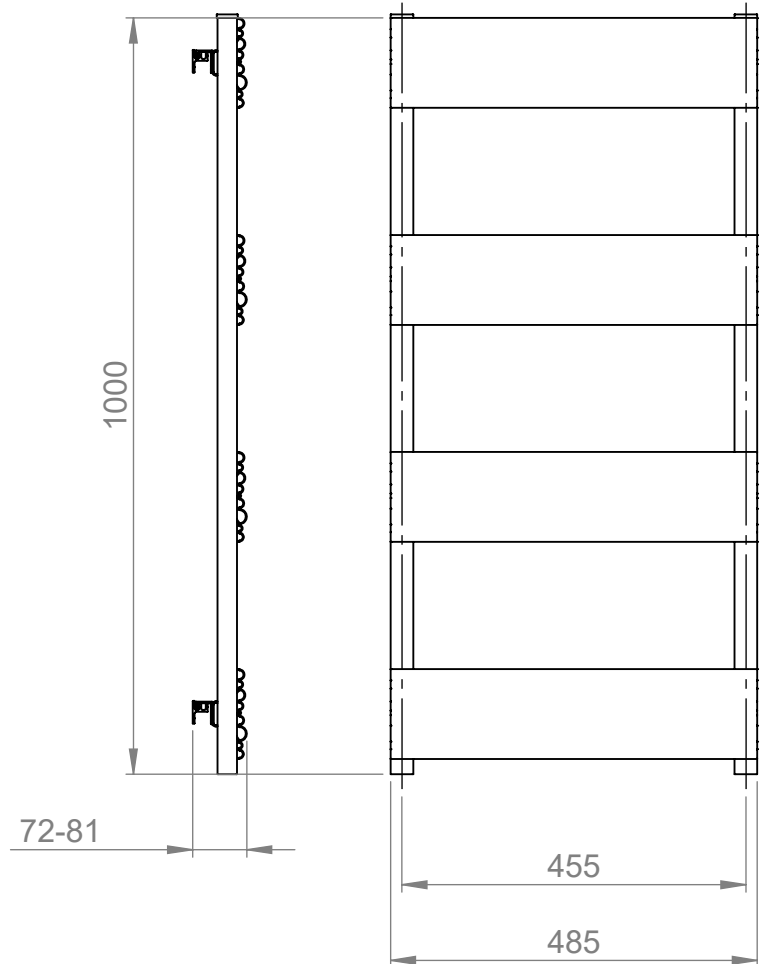

AU028

Tube ϕ : -

Electrical element: - W

Weight: 5.23kg

Output @50°C Δ T: 446W
1522 BTUs

Height: 1000mm

Width: 485mm

Depth: 72-81mm

Pipe Centres: 455mm

All dimensions in millimetres

Manufactured from Aluminium

Revision: 001

Approved by:

Drawn on: 1/24

www.vogueuk.co.uk
01902 387000
sales@vogueuk.co.uk

www.vogueuk.eu
01902 387035
exportsales@vogueuk.co.uk

Scale 1:10