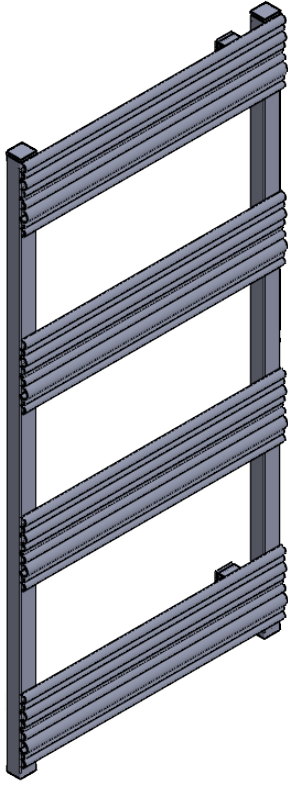

AU028

Tube ϕ : -

Electrical element: - W

Weight: 5.23kg

Output @50°C Δ T: 446W
1522 BTUs

Height: 1000mm

Width: 485mm

Depth: 72-81mm

Pipe Centres: 455mm

All dimensions in millimetres

Manufactured from Aluminium

Revision: 001

Approved by:

Drawn on: 1/24

www.vogueuk.co.uk
01902 387000
sales@vogueuk.co.uk

www.vogueuk.eu
01902 387035
exportsales@vogueuk.co.uk

Scale 1:10