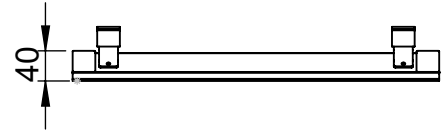

AU028

Tube ϕ : -

Electrical element: - W

Weight: 5.23kg

Output @50°C Δ T: 446W
1522 BTUs

Height: 1000mm

Width: 485mm

Depth: 72-81mm

Pipe Centres: 455mm

All dimensions in millimetres

Manufactured from Aluminium

Revision: 001

Approved by:

Drawn on: 1/24

www.vogueuk.co.uk
01902 387000
sales@vogueuk.co.uk

www.vogueuk.eu
01902 387035
exportsales@vogueuk.co.uk