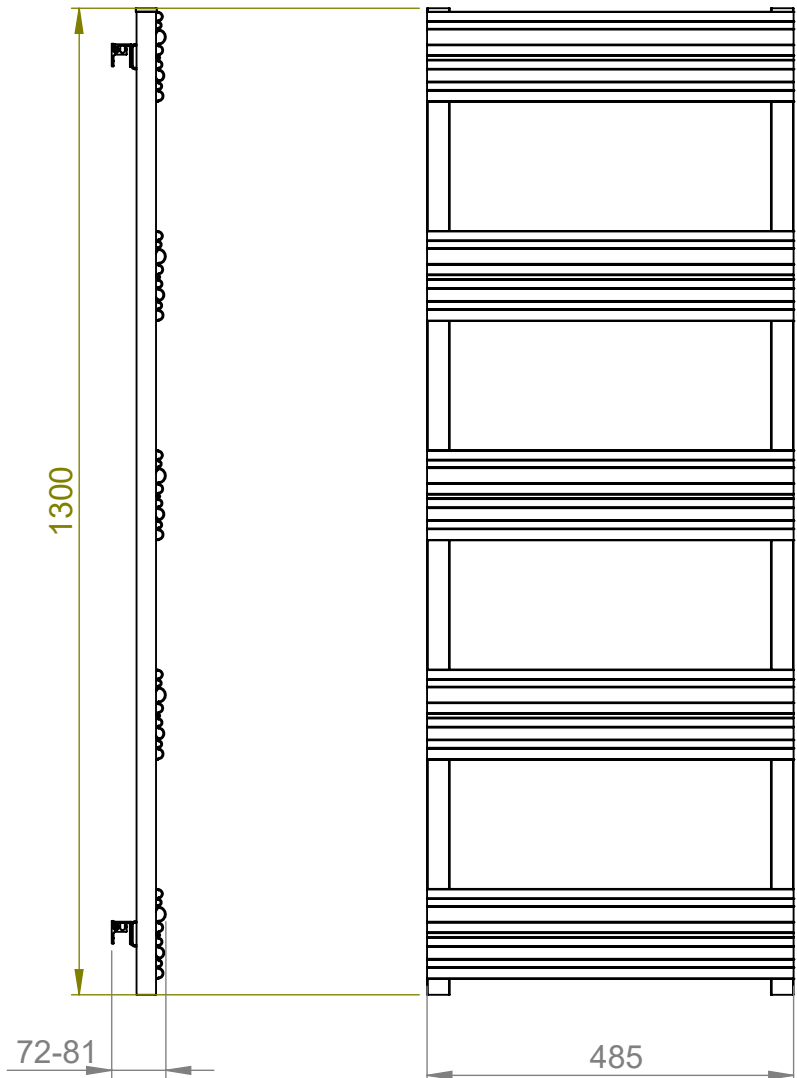

AU028

Tube ϕ : -

Electrical element: - W

Weight: 6.66kg

Output @50°C Δ T: 563W
1921 BTUs

Height: 1300mm

Width: 485mm

Depth: 72-81mm

Pipe Centres: 455mm

All dimensions in millimetres

Manufactured from Aluminium

Revision: 001

Approved by:

Drawn on: 1/24

www.vogueuk.co.uk
01902 387000
sales@vogueuk.co.uk

www.vogueuk.eu
01902 387035
exportsales@vogueuk.co.uk

Scale 1:10