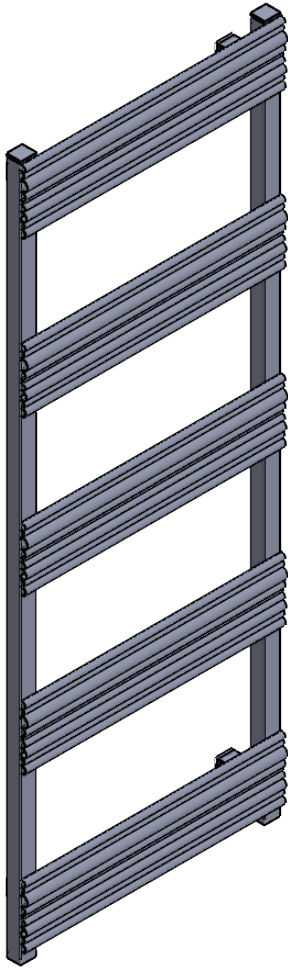

AU028

Tube ϕ : -

Electrical element: - W

Weight: 6.66kg

Output @50°C Δ T: 563W
1921 BTUs

Height: 1300mm

Width: 485mm

Depth: 72-81mm

Pipe Centres: 455mm

All dimensions in millimetres

Manufactured from Aluminium

Revision: 001

Approved by:

Drawn on: 1/24

www.vogueuk.co.uk
01902 387000
sales@vogueuk.co.uk

www.vogueuk.eu
01902 387035
exportsales@vogueuk.co.uk

Scale 1:10