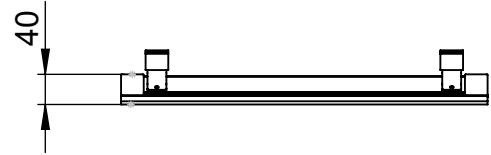

AU028

Tube ϕ : -

Electrical element: - W

Weight: 6.66kg

Output @50°C Δ T: 563W
1921 BTUs

Height: 1300mm

Width: 485mm

Depth: 72-81mm

Pipe Centres: 455mm

All dimensions in millimetres

Manufactured from Aluminium

Revision: 001

Approved by:

Drawn on: 1/24

www.vogueuk.co.uk
01902 387000
sales@vogueuk.co.uk

www.vogueuk.eu
01902 387035
exportsales@vogueuk.co.uk