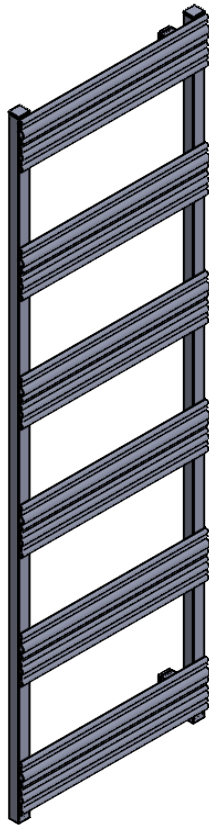

# AU028

Tube  $\phi$ : -

Electrical element: - W

Weight: 8.10kg

Output @50°C $\Delta$ T: 681W  
2324 BTUs

Height: 1600mm

Width: 485mm

Depth: 72-81mm

Pipe Centres: 455mm

All dimensions in millimetres

Manufactured from Aluminium

Revision: 001

Approved by:

Drawn on: 1/24

[www.vogueuk.co.uk](http://www.vogueuk.co.uk)  
01902 387000  
[sales@vogueuk.co.uk](mailto:sales@vogueuk.co.uk)

Vogue UK Ltd. reserve the right to alter specifications without prior notice.  
ALL MEASUREMENTS ARE NOMINAL DIMENSIONS ONLY, AND ARE NOT BINDING.

Scale 1:14