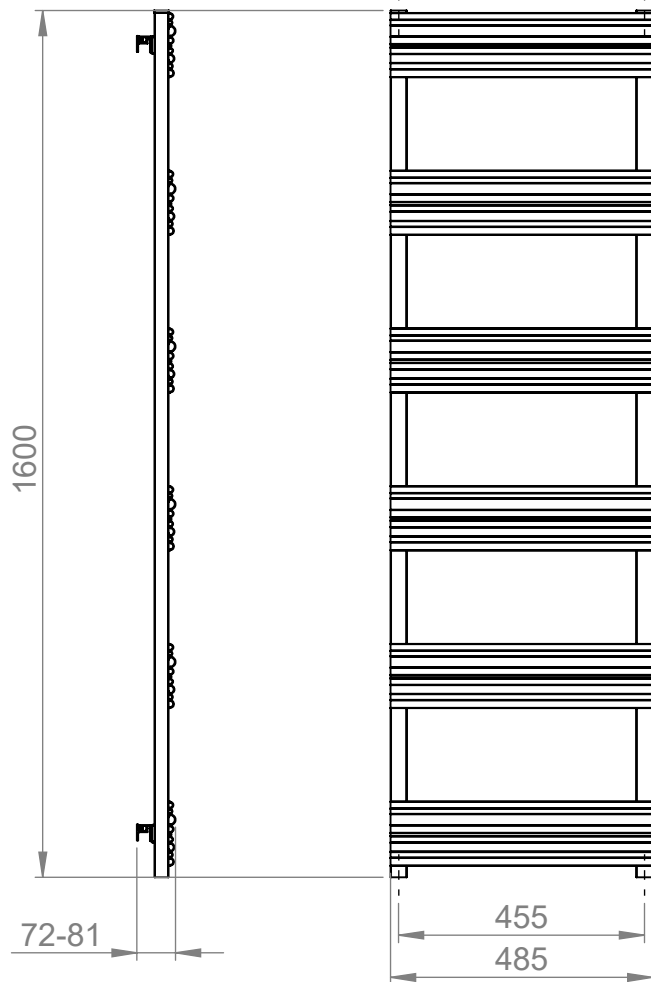

# AU028

Tube  $\phi$ : -

Electrical element: - W

Weight: 8.10kg

Output @50°C $\Delta$ T: 681W  
2324 BTUs

Height: 1600mm

Width: 485mm

Depth: 72-81mm

Pipe Centres: 455mm

All dimensions in millimetres

Manufactured from Aluminium

Revision: 001

Approved by:

Drawn on: 1/24

[www.vogueuk.co.uk](http://www.vogueuk.co.uk)  
01902 387000  
[sales@vogueuk.co.uk](mailto:sales@vogueuk.co.uk)

Vogue UK Ltd. reserve the right to alter specifications without prior notice.  
ALL MEASUREMENTS ARE NOMINAL DIMENSIONS ONLY, AND ARE NOT BINDING.

Scale 1:14