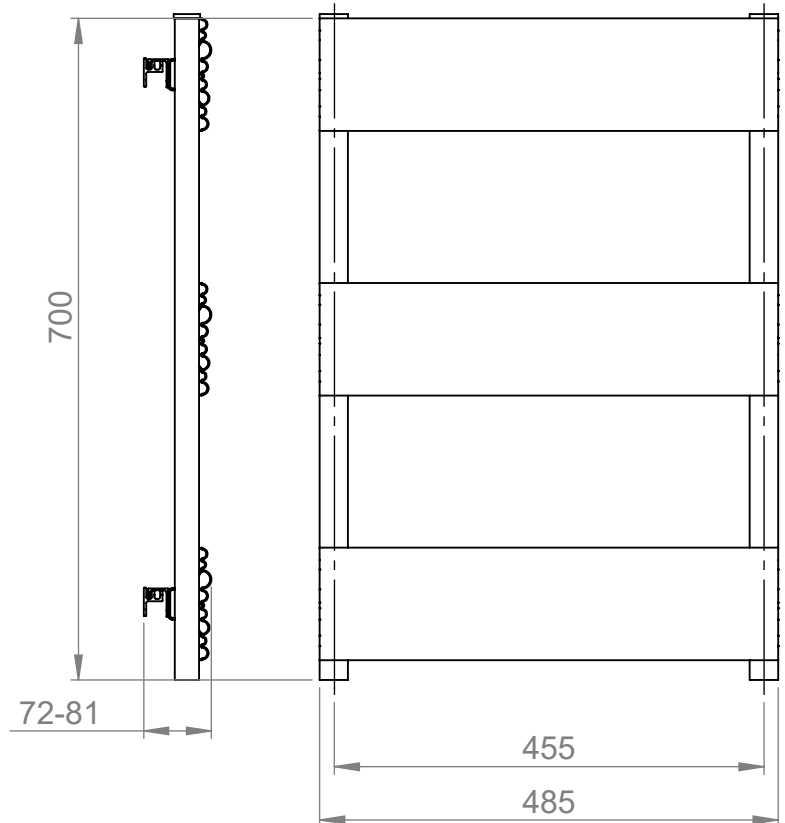

# AU028

Tube  $\phi$ : -

Electrical element: - W

Weight: 3.79kg

Output @50°C $\Delta$ T: 329 W  
1123 BTUs

Height: 700mm

Width: 485mm

Depth: 72-81mm

Pipe Centres: 455mm

All dimensions in millimetres

Manufactured from Aluminium

Revision: 001

Approved by:

Drawn on: 1/24

[www.vogueuk.co.uk](http://www.vogueuk.co.uk)  
01902 387000  
[sales@vogueuk.co.uk](mailto:sales@vogueuk.co.uk)

Vogue UK Ltd. reserve the right to alter specifications without prior notice.  
ALL MEASUREMENTS ARE NOMINAL DIMENSIONS ONLY, AND ARE NOT BINDING.

Scale 1:8