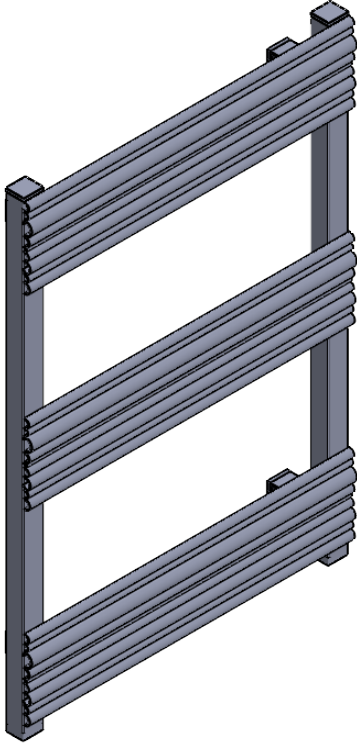

# AU028

Tube  $\phi$ : -

Electrical element: - W

Weight: 3.79kg

Output @50°C $\Delta$ T: 329 W  
1123 BTUs

Height: 700mm

Width: 485mm

Depth: 72-81mm

Pipe Centres: 455mm

All dimensions in millimetres

Manufactured from Aluminium

Revision: 001

Approved by:

Drawn on: 1/24

[www.vogueuk.co.uk](http://www.vogueuk.co.uk)  
01902 387000  
[sales@vogueuk.co.uk](mailto:sales@vogueuk.co.uk)

Vogue UK Ltd. reserve the right to alter specifications without prior notice.  
ALL MEASUREMENTS ARE NOMINAL DIMENSIONS ONLY, AND ARE NOT BINDING.

Scale 1:8