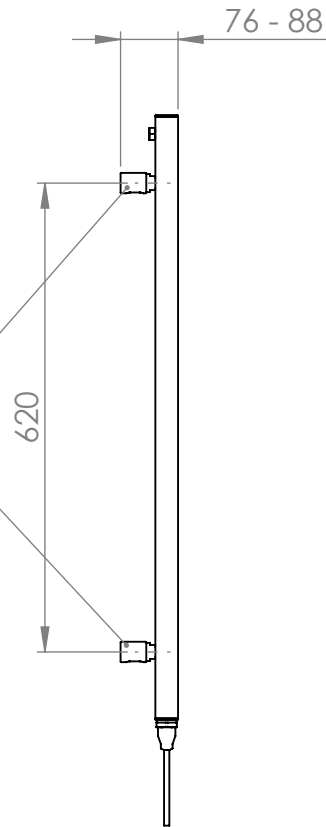

Focus Metallic - MD001

Tube: \varnothing 25.4mm &
30 x 40mm D section

Electrical element: 150 W

Weight: HO - 6.5kg
EO - 10.6kg

Output @50°C Δ T: 279 W
952 BTUs

Height: 800mm

Width: 500mm

Depth: 76 - 88mm

Pipe Centres: 464mm

Brackets extendable
by a further 12mm

* Dual energy models require a conversion-tee (AC003), consult relevant drawing for details

All dimensions in millimetres

Manufactured from Mild Steel

Vogue UK Ltd. reserve the right to alter specifications without prior notice.
ALL MEASUREMENTS ARE NOMINAL DIMENSIONS ONLY, AND ARE NOT BINDING.

Scale 1:10