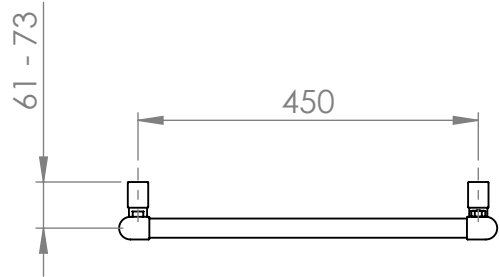

Focus Metallic - MD001

Tube: \varnothing 25.4mm &
30 x 40mm D section

Electrical element: 150 W

Weight: HO - 6.5kg
EO - 10.6kg

Output @50°C Δ T: 279 W
952 BTUs

Height: 800mm

Width: 500mm

Depth: 76 - 88mm

Pipe Centres: 464mm

Brackets extendable
by a further 12mm

* Dual energy models require a conversion-tee (AC003), consult relevant drawing for details

All dimensions in millimetres

Manufactured from Mild Steel

Vogue UK Ltd. reserve the right to alter specifications without prior notice.
ALL MEASUREMENTS ARE NOMINAL DIMENSIONS ONLY, AND ARE NOT BINDING.

Scale 1:10