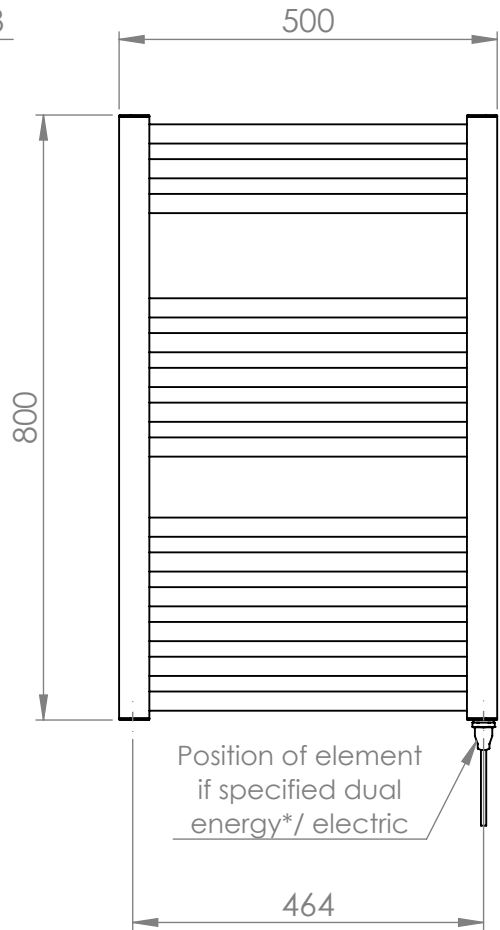

Focus Metallic - MD001

Tube: \varnothing 25.4mm &
30 x 40mm D section

Electrical element: 150 W

Weight: HO - 6.5kg
EO - 10.6kg

Output @50°C Δ T: 279 W
952 BTUs

Height: 800mm

Width: 500mm

Depth: 76 - 88mm

Pipe Centres: 464mm

Brackets extendable
by a further 12mm

* Dual energy models require a conversion-tee (AC003), consult relevant drawing for details

All dimensions in millimetres

Manufactured from Mild Steel

Vogue UK Ltd. reserve the right to alter specifications without prior notice.
ALL MEASUREMENTS ARE NOMINAL DIMENSIONS ONLY, AND ARE NOT BINDING.

Scale 1:10