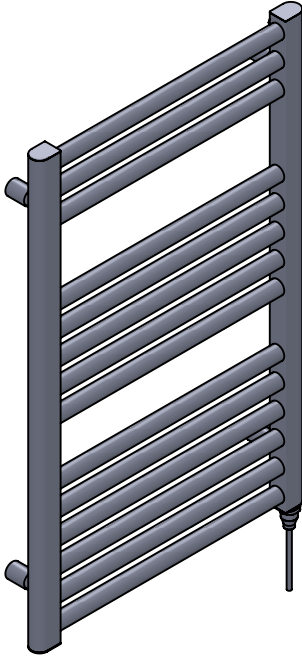

Focus Metallic - MD001

Tube: \varnothing 25.4mm &
30 x 40mm D section

Electrical element: 150 W

Weight: HO - 6.5kg
EO - 10.6kg

Output @50°C Δ T: 279 W
952 BTUs

Height: 800mm

Width: 500mm

Depth: 76 - 88mm

Pipe Centres: 464mm

Brackets extendable
by a further 12mm

* Dual energy models require a conversion-tee (AC003), consult relevant drawing for details

All dimensions in millimetres

Manufactured from Mild Steel

Vogue UK Ltd. reserve the right to alter specifications without prior notice.
ALL MEASUREMENTS ARE NOMINAL DIMENSIONS ONLY, AND ARE NOT BINDING.

Scale 1:10