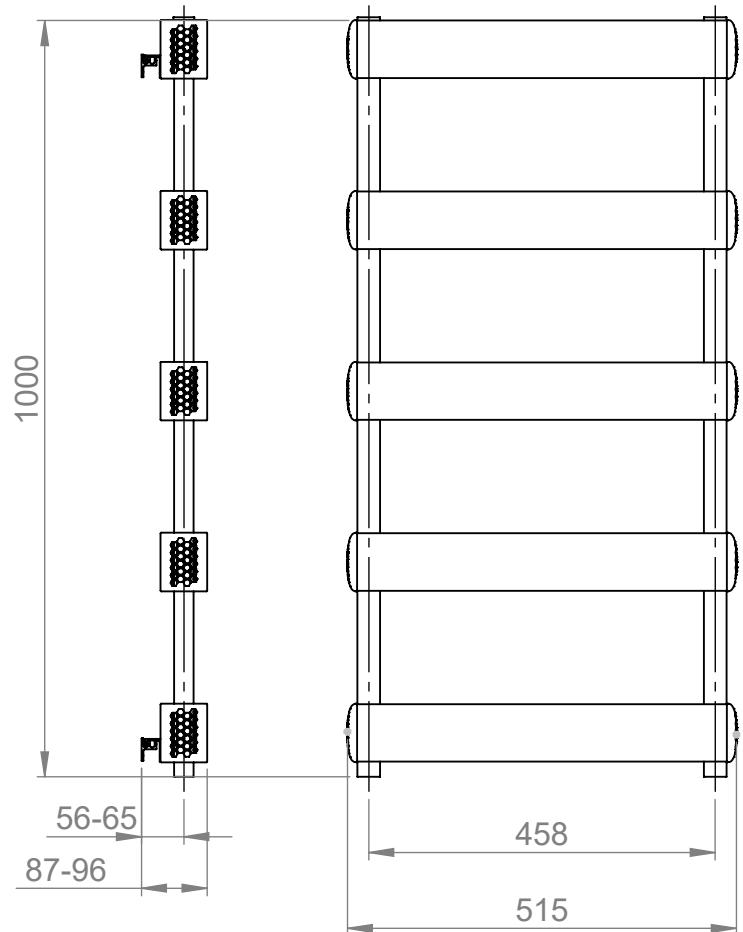

AU030

Tube ϕ : -

Electrical element: - W

Weight: 6.75kg

Output @50°C Δ T: 620W
2115 BTUs

Height: 1000mm

Width: 515mm

Depth: 87-96mm

Pipe Centres: 458mm

All dimensions in millimetres

Manufactured from Aluminium

Revision: 001

Approved by:

Drawn on: 1/24

www.vogueuk.co.uk
01902 387000
sales@vogueuk.co.uk

www.vogueuk.eu
01902 387035
exportsales@vogueuk.co.uk

Scale 1:10