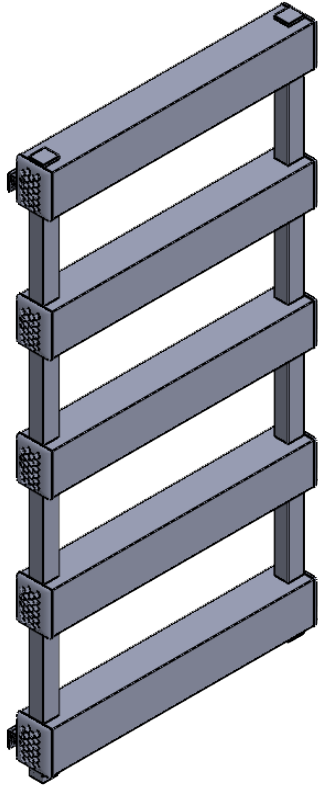

AU030

Tube ϕ : -

Electrical element: - W

Weight: 6.75kg

Output @50°C Δ T: 620W
2115 BTUs

Height: 1000mm

Width: 515mm

Depth: 87-96mm

Pipe Centres: 458mm

All dimensions in millimetres

Manufactured from Aluminium

Revision: 001

Approved by:

Drawn on: 1/24

www.vogueuk.co.uk
01902 387000
sales@vogueuk.co.uk

www.vogueuk.eu
01902 387035
exportsales@vogueuk.co.uk

Scale 1:10