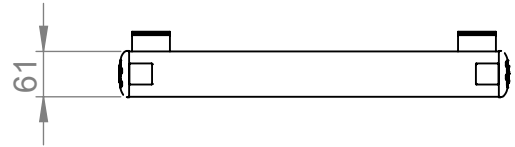

AU030

Tube ϕ : -

Electrical element: - W

Weight: 6.75kg

Output @50°C Δ T: 620W
2115 BTUs

Height: 1000mm

Width: 515mm

Depth: 87-96mm

Pipe Centres: 458mm

All dimensions in millimetres

Manufactured from Aluminium

Revision: 001

Approved by:

Drawn on: 1/24

www.vogueuk.co.uk
01902 387000
sales@vogueuk.co.uk

www.vogueuk.eu
01902 387035
exportsales@vogueuk.co.uk