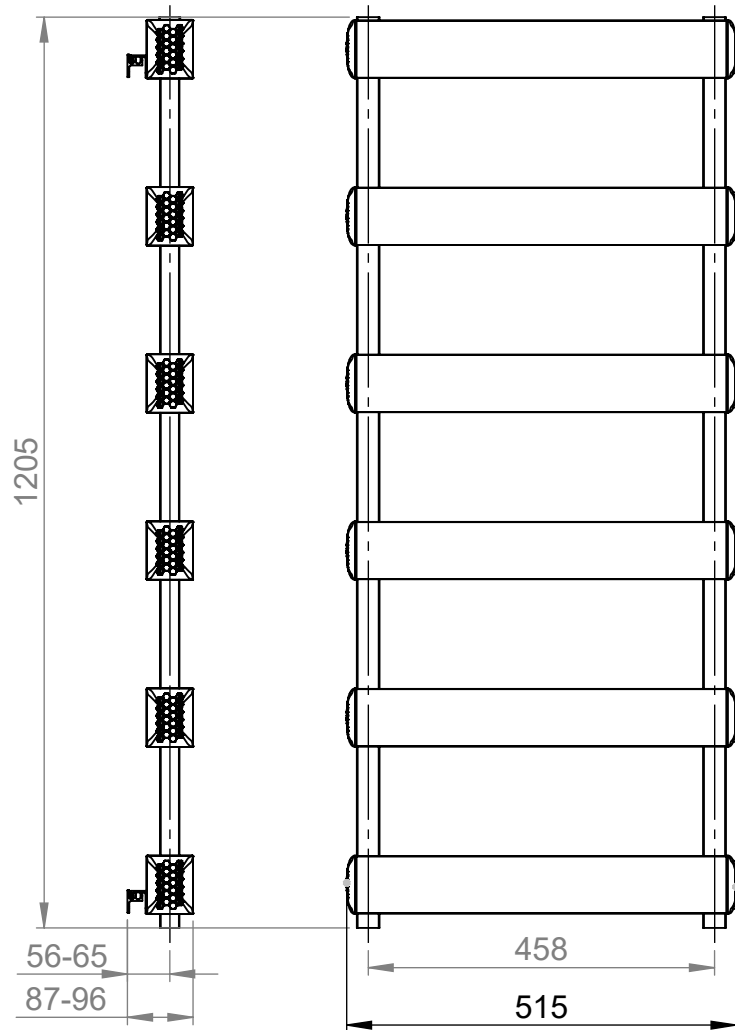

AU030

Tube ϕ : -

Electrical element: - W

Weight: 8.10kg

Output @50°C Δ T: 744W
2539 BTUs

Height: 1205mm

Width: 515mm

Depth: 87-96mm

Pipe Centres: 458mm

All dimensions in millimetres

Manufactured from Aluminium

Revision: 001

Approved by:

Drawn on: 1/24

www.vogueuk.co.uk
01902 387000
sales@vogueuk.co.uk

www.vogueuk.eu
01902 387035
exportsales@vogueuk.co.uk

Scale 1:10