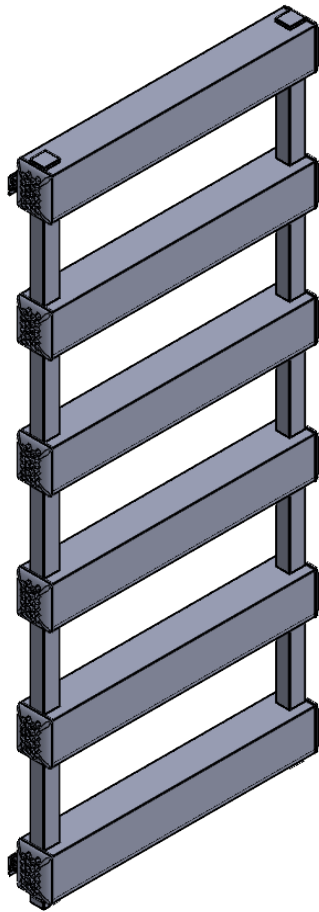

AU030

Tube ϕ : -

Electrical element: - W

Weight: 8.10kg

Output @50°C Δ T: 744W
2539 BTUs

Height: 1205mm

Width: 515mm

Depth: 87-96mm

Pipe Centres: 458mm

All dimensions in millimetres

Manufactured from Aluminium

Revision: 001

Approved by:

Drawn on: 1/24

www.vogueuk.co.uk
01902 387000
sales@vogueuk.co.uk

www.vogueuk.eu
01902 387035
exportsales@vogueuk.co.uk

Scale 1:10