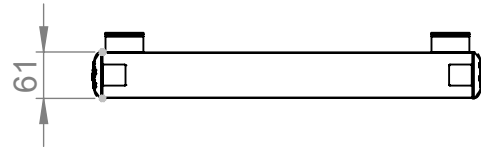

AU030

Tube ϕ : -

Electrical element: - W

Weight: 8.10kg

Output @50°C Δ T: 744W
2539 BTUs

Height: 1205mm

Width: 515mm

Depth: 87-96mm

Pipe Centres: 458mm

All dimensions in millimetres

Manufactured from Aluminium

Revision: 001

Approved by:

Drawn on: 1/24

www.vogueuk.co.uk
01902 387000
sales@vogueuk.co.uk

www.vogueuk.eu
01902 387035
exportsales@vogueuk.co.uk