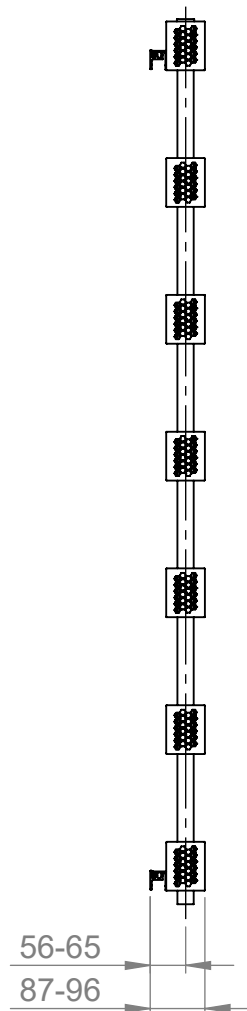

AU030

Tube ϕ : -

Electrical element: - W

Weight: 9.45kg

Output @50°C Δ T: 868W
2962 BTUs

Height: 1405mm

Width: 515mm

Depth: 87-96mm

Pipe Centres: 458mm

All dimensions in millimetres

Manufactured from Aluminium

Revision: 001

Approved by:

Drawn on: 1/24

www.vogueuk.co.uk
01902 387000
sales@vogueuk.co.uk

www.vogueuk.eu
01902 387035
exportsales@vogueuk.co.uk

Scale 1:12