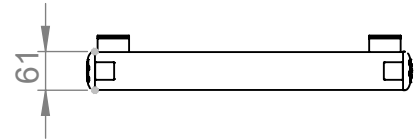

AU030

Tube ϕ : -

Electrical element: - W

Weight: 9.45kg

Output @50°C Δ T: 868W
2962 BTUs

Height: 1405mm

Width: 515mm

Depth: 87-96mm

Pipe Centres: 458mm

All dimensions in millimetres

Manufactured from Aluminium

Revision: 001

Approved by:

Drawn on: 1/24

www.vogueuk.co.uk
01902 387000
sales@vogueuk.co.uk

www.vogueuk.eu
01902 387035
exportsales@vogueuk.co.uk