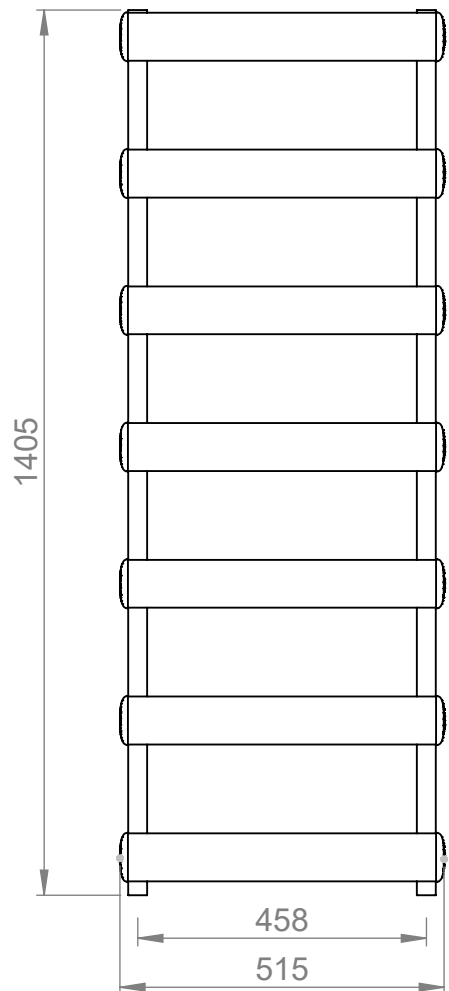

AU030

Tube ϕ : -

Electrical element: - W

Weight: 9.45kg

Output @50°C Δ T: 868W
2962 BTUs

Height: 1405mm

Width: 515mm

Depth: 87-96mm

Pipe Centres: 458mm

All dimensions in millimetres

Manufactured from Aluminium

Revision: 001

Approved by:

Drawn on: 1/24

www.vogueuk.co.uk
01902 387000
sales@vogueuk.co.uk

www.vogueuk.eu
01902 387035
exportsales@vogueuk.co.uk

Scale 1:12