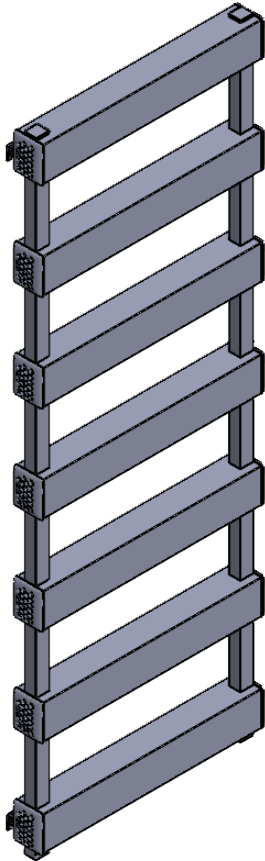

AU030

Tube ϕ : -

Electrical element: - W

Weight: 9.45kg

Output @50°C Δ T: 868W
2962 BTUs

Height: 1405mm

Width: 515mm

Depth: 87-96mm

Pipe Centres: 458mm

All dimensions in millimetres

Manufactured from Aluminium

Revision: 001

Approved by:

Drawn on: 1/24

www.vogueuk.co.uk
01902 387000
sales@vogueuk.co.uk

www.vogueuk.eu
01902 387035
exportsales@vogueuk.co.uk

Scale 1:12