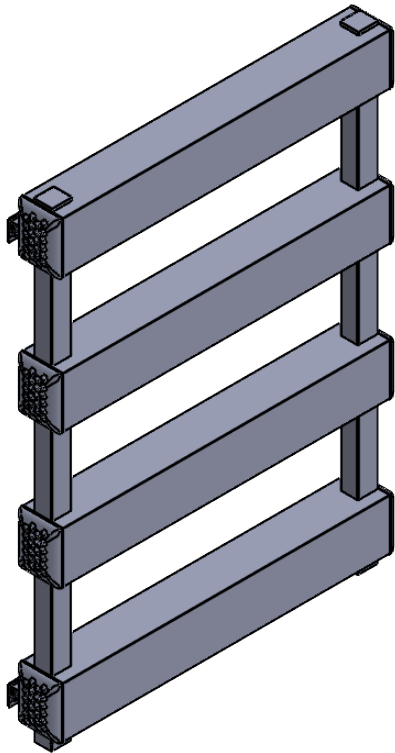

# AU030

Tube  $\phi$ : -

Electrical element: - W

Weight: 5.14kg

Output @50°C $\Delta$ T: 484W  
1651 BTUs

Height: 705mm

Width: 485mm

Depth: 87-96mm

Pipe Centres: 458mm

All dimensions in millimetres

Manufactured from Aluminium

Revision: 001

Approved by:

Drawn on: 1/24

www.vogueuk.co.uk  
01902 387000  
sales@vogueuk.co.uk

www.vogueuk.eu  
01902 387035  
exportsales@vogueuk.co.uk

Scale 1:8