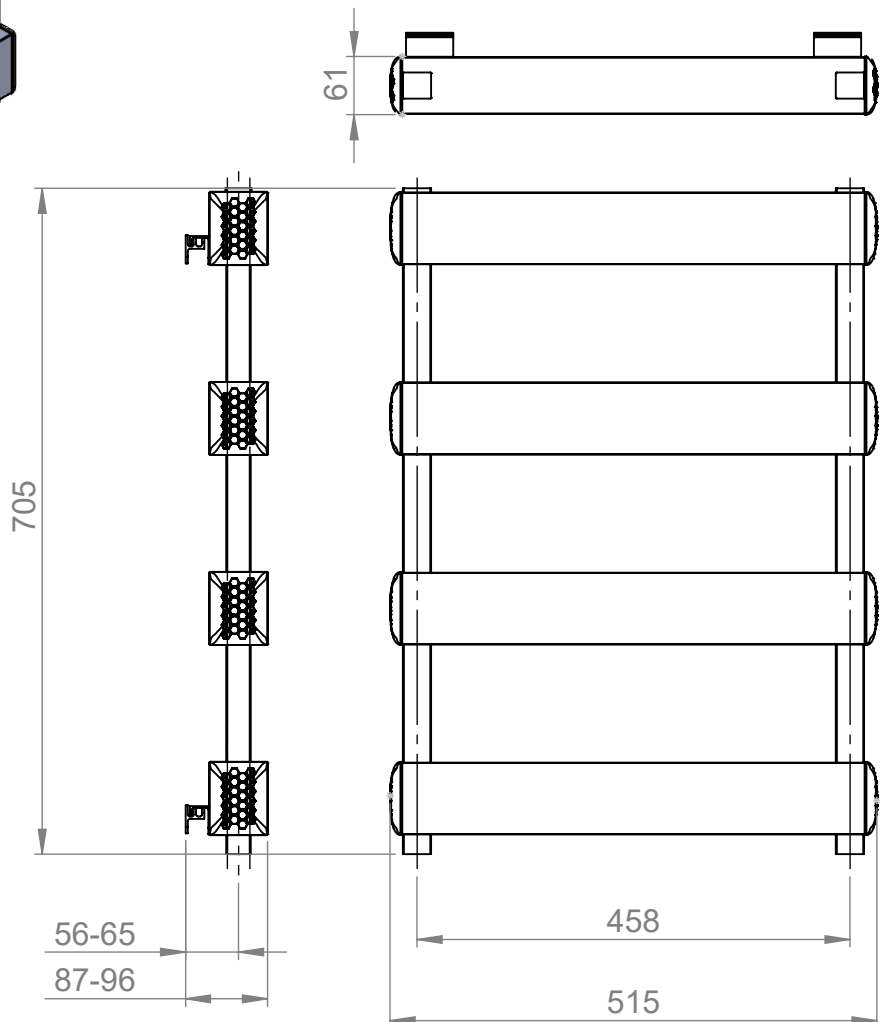

# AU030

Tube  $\phi$ : -

Electrical element: - W

Weight: 5.14kg

Output @50°C $\Delta$ T: 484W  
1651 BTUs

Height: 705mm

Width: 485mm

Depth: 87-96mm

Pipe Centres: 458mm

All dimensions in millimetres

Manufactured from Aluminium

Revision: 001

Approved by:

Drawn on: 1/24

www.vogueuk.co.uk  
01902 387000  
sales@vogueuk.co.uk

www.vogueuk.eu  
01902 387035  
exportsales@vogueuk.co.uk

Scale 1:8