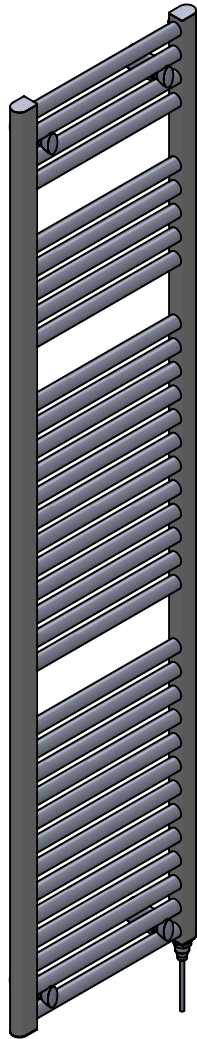

Focus - MD001

Tube: \varnothing 25.4mm &
30 x 40mm D section

Electrical element: 400 W

Output @50°C Δ T: 521 W
1778 BTUs

Height: 1800mm

Width: 405mm

Depth: 80-100mm

Pipe Centres: 355mm

Brackets extendable
by a further 20mm

* Dual energy models require a conversion-tee (AC003), consult relevant drawing for details

All dimensions in millimetres

Manufactured from Mild Steel

Revision: 001

Approved by:

Scale 1:12