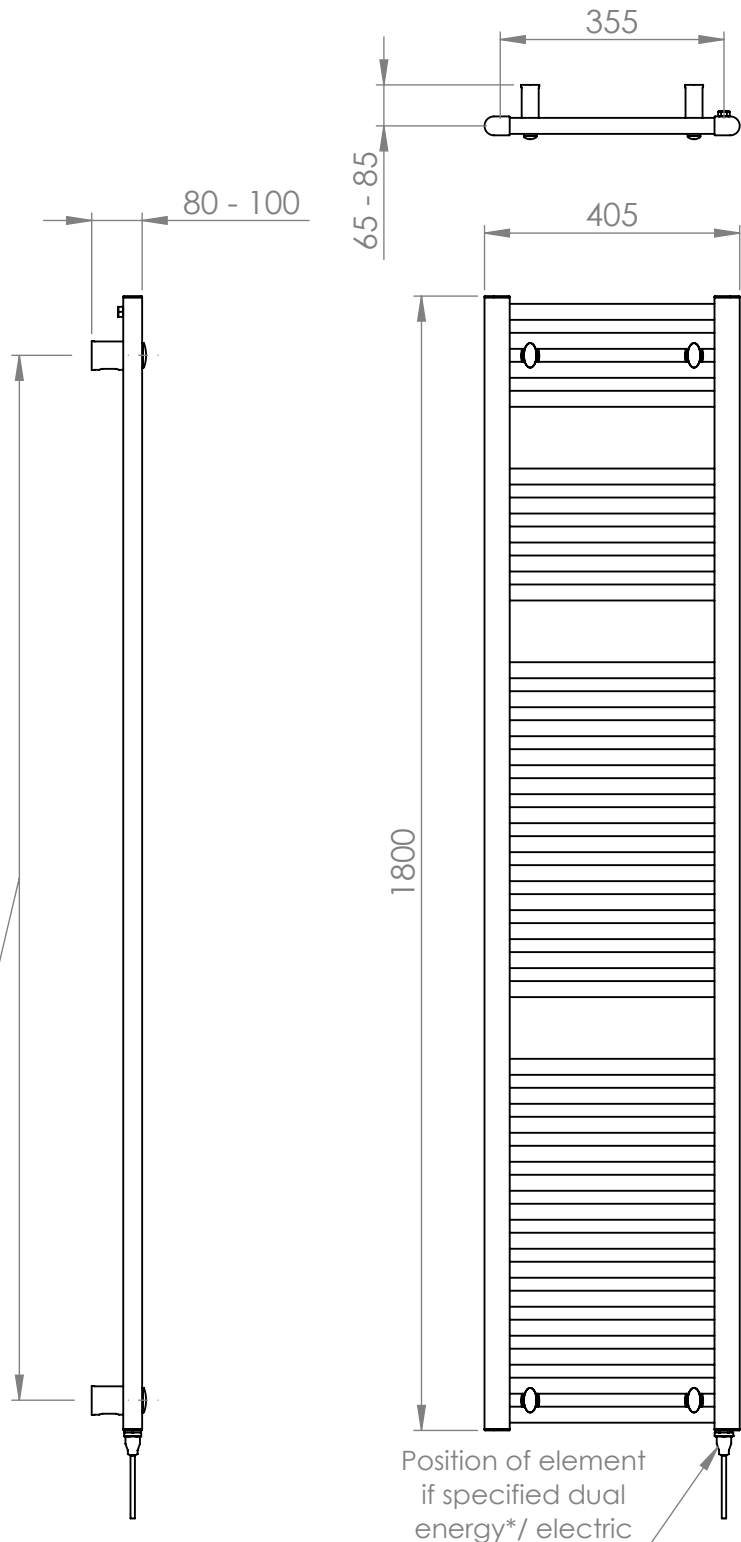

Focus - MD001

Tube: \varnothing 25.4mm &
30 x 40mm D section

Electrical element: 400 W

Output @50°C Δ T: 521 W
1778 BTUs

Height: 1800mm

Width: 405mm

Depth: 80-100mm

Pipe Centres: 355mm

Brackets extendable
by a further 20mm

* Dual energy models require a conversion-tee (AC003), consult relevant drawing for details

All dimensions in millimetres

Manufactured from Mild Steel

Revision: 001

Approved by:

Scale 1:12