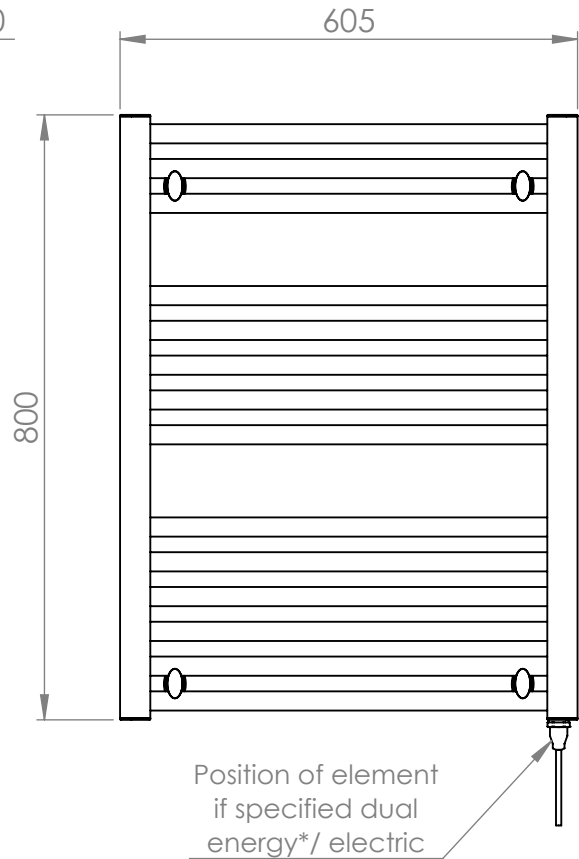

Focus - MD001

Tube: \varnothing 25.4mm &
30 x 40mm D section

Electrical element: 200W

Output @50°C Δ T: 324W
1106 BTUs

Height: 800mm

Width: 605mm

Depth: 80-100mm

Pipe Centres: 555mm

Brackets extendable
by a further 20mm

* Dual energy models require a conversion-tee (AC003), consult relevant drawing for details

All dimensions in millimetres

Manufactured from Mild Steel

Revision: 001

Approved by:

Scale 1:10