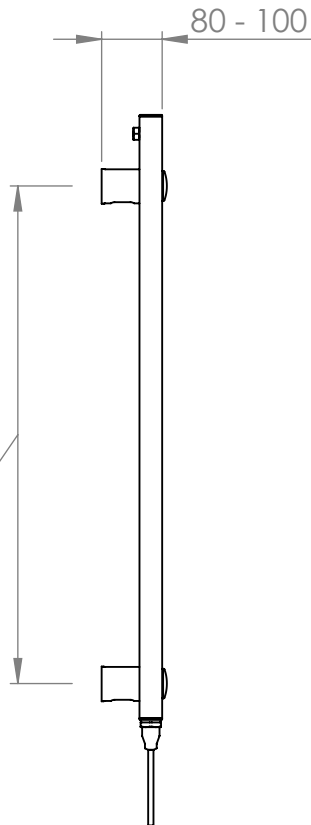

Focus - MD001

Tube: \varnothing 25.4mm &
30 x 40mm D section

Electrical element: 200W

Output @50°C Δ T: 324W
1106 BTUs

Height: 800mm

Width: 605mm

Depth: 80-100mm

Pipe Centres: 555mm

Brackets extendable
by a further 20mm

* Dual energy models require a conversion-tee (AC003), consult relevant drawing for details

All dimensions in millimetres

Manufactured from Mild Steel

Revision: 001

Approved by:

Scale 1:10