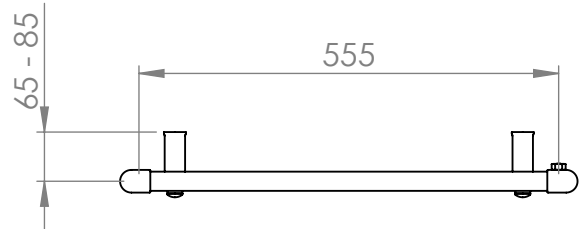

Focus - MD001

Tube: \varnothing 25.4mm &
30 x 40mm D section

Electrical element: 200W

Output @50°C Δ T: 324W
1106 BTUs

Height: 800mm

Width: 605mm

Depth: 80-100mm

Pipe Centres: 555mm

Brackets extendable
by a further 20mm

* Dual energy models require a conversion-tee (AC003), consult relevant drawing for details

All dimensions in millimetres

Manufactured from Mild Steel

Revision: 001

Approved by:

Scale 1:10