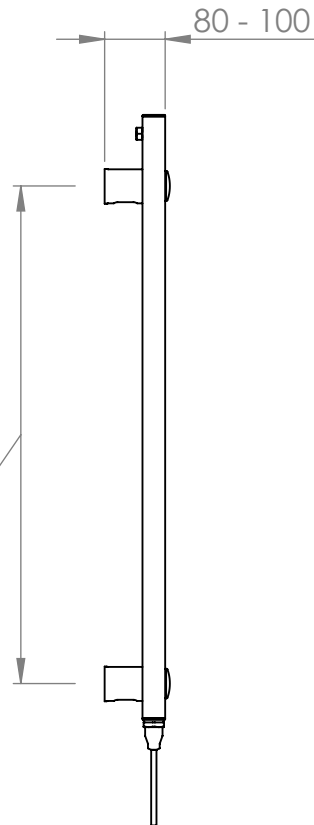

Focus - MD001

Tube: \varnothing 25.4mm &
30 x 40mm D section

Electrical element: 200W

Output @50°C Δ T: 324W
1105 BTUs

Height: 800mm

Width: 605mm

Depth: 80-100mm

Pipe Centres: 555mm

Brackets extendable
by a further 20mm

* Dual energy models require a conversion-tee (AC003), consult relevant drawing for details

All dimensions in millimetres

Manufactured from Mild Steel

Revision: 001

Approved by:

Scale 1:10