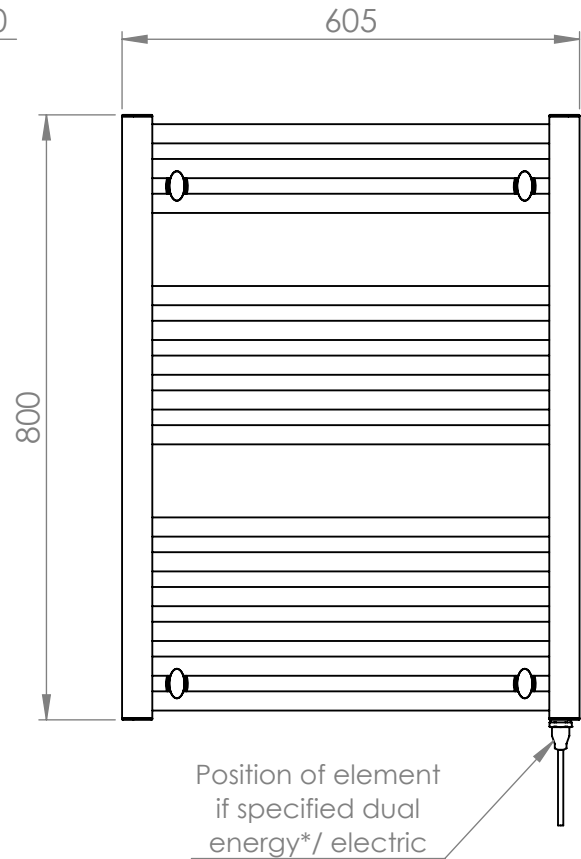

Focus - MD001

Tube: \varnothing 25.4mm &
30 x 40mm D section

Electrical element: 200W

Output @50°C Δ T: 324W
1105 BTUs

Height: 800mm

Width: 605mm

Depth: 80-100mm

Pipe Centres: 555mm

Brackets extendable
by a further 20mm

* Dual energy models require a conversion-tee (AC003), consult relevant drawing for details

All dimensions in millimetres

Manufactured from Mild Steel

Revision: 001

Approved by:

Scale 1:10