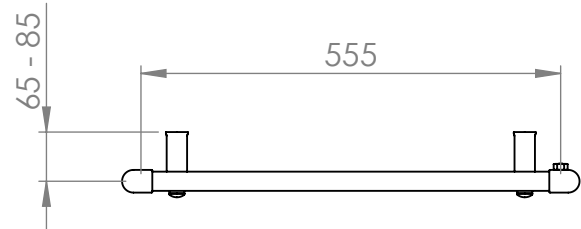

Focus - MD001

Tube: \varnothing 25.4mm &
30 x 40mm D section

Electrical element: 200W

Output @50°C Δ T: 324W
1105 BTUs

Height: 800mm

Width: 605mm

Depth: 80-100mm

Pipe Centres: 555mm

Brackets extendable
by a further 20mm

* Dual energy models require a conversion-tee (AC003), consult relevant drawing for details

All dimensions in millimetres

Manufactured from Mild Steel

Revision: 001

Approved by:

Scale 1:10