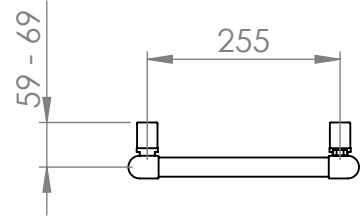

Focus Colours - MD001

Tube: \varnothing 25.4mm &
30 x 40mm D section

Electrical element: 200 W

Weight: HO - 7.5kg
EO - 11.5kg

Output @50°C Δ T: 424 W
1447 BTUs

Height: 1200mm

Width: 305mm

Depth: 74 - 84mm

Pipe Centres: 255mm

74 - 84

305

1058

1200

Brackets extendable
by a further 10mm

Position of element
if specified dual
energy*/ electric

* Dual energy models require a conversion-tee (AC003), consult relevant drawing for details

All dimensions in millimetres

Manufactured from Mild Steel

Revision: 001

Approved by:

Drawn on: 12/2023

www.vogueuk.co.uk
01902 387000
sales@vogueuk.co.uk

www.vogueuk.eu
01902 387035
exportsales@vogueuk.co.uk

Scale 1:10