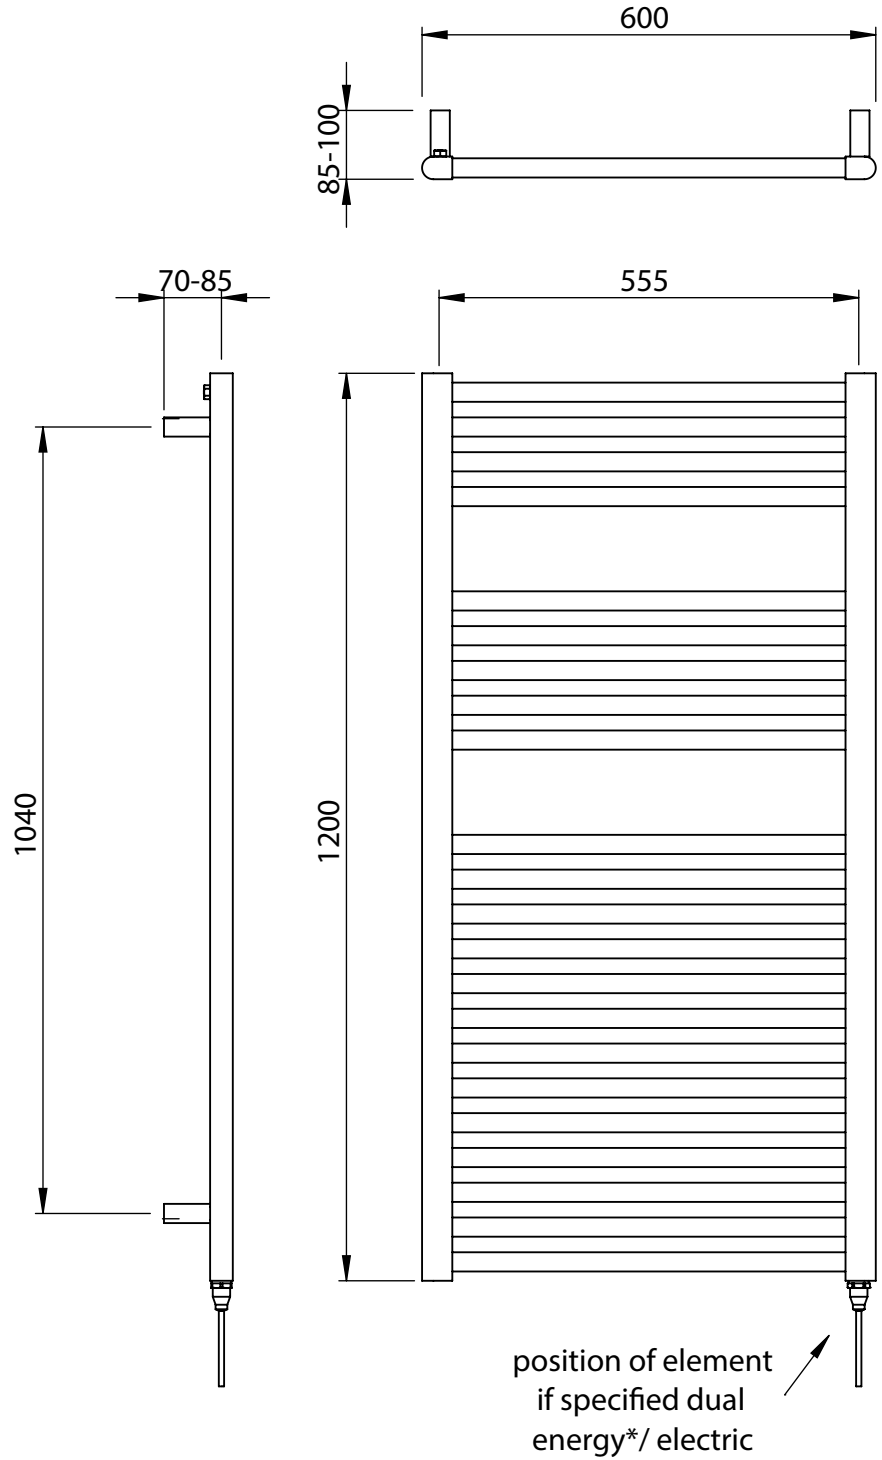

COLOUR
MD001
1200x600

Height: 1200
Width: 600
Depth: 85-100
Weight HO: 12.5 kg
EO: 21.5 kg

Tube ϕ : 25 + 30x40 D Section
Pipe Centres: 555
Elec. element if specified: 400
Output @ 50 °C Δ T Watts: 783
BTUs: 2672

All dimensions in millimetres

Manufactured from Mild Steel

*Dual energy models require a conversion-tee, consult relevant drawing for details.

Vogue UK Ltd. reserve the right to alter specifications without prior notice.
ALL MEASUREMENTS ARE NOMINAL DIMENSIONS ONLY, AND ARE NOT BINDING