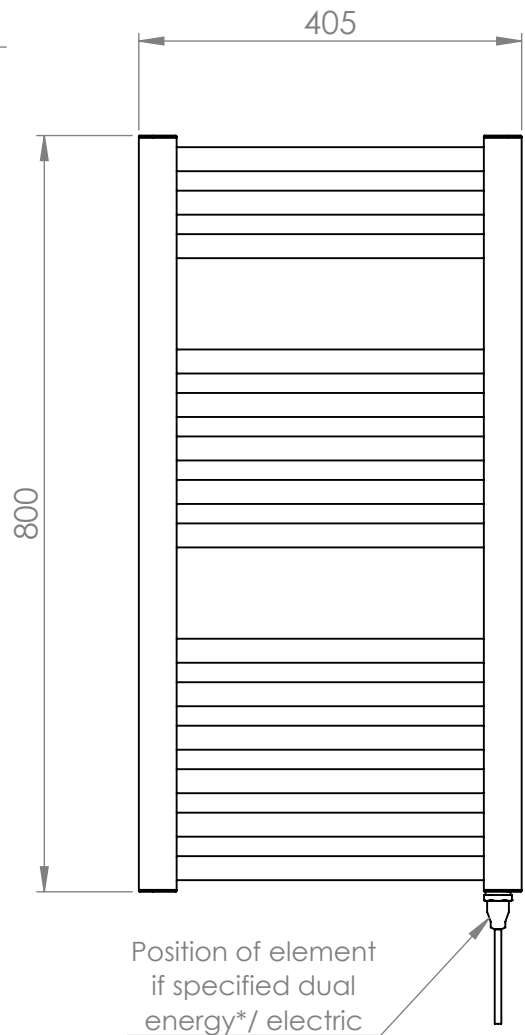

Focus Colours - MD001

Tube: \varnothing 25.4mm &
30 x 40mm D section
Weight: HO - 5.7kg
EO - 9.5kg

Electrical element: 125W
Output @50°C Δ T: 346 W
1181 BTUs

Height: 800mm

Width: 405mm

Depth: 74 - 84mm

Pipe Centres: 355mm

Brackets extendable
by a further 10mm

* Dual energy models require a conversion-tee (AC003), consult relevant drawing for details

All dimensions in millimetres

Manufactured from Mild Steel

Revision: 001

Approved by:

Scale 1:8