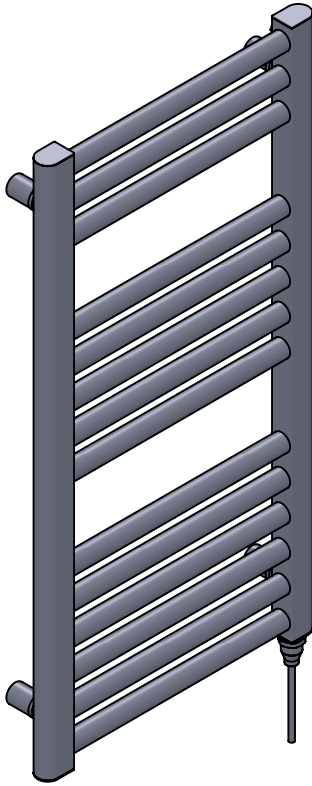

Focus Colours - MD001

Tube: \varnothing 25.4mm &
30 x 40mm D section
Weight: HO - 5.7kg
EO - 9.5kg

Electrical element: 125W
Output @50°C Δ T: 346 W
1181 BTUs

Height: 800mm

Width: 405mm

Depth: 74 - 84mm

Pipe Centres: 355mm

Brackets extendable
by a further 10mm

* Dual energy models require a conversion-tee (AC003), consult relevant drawing for details

All dimensions in millimetres

Manufactured from Mild Steel

Revision: 001

Approved by:

Scale 1:8