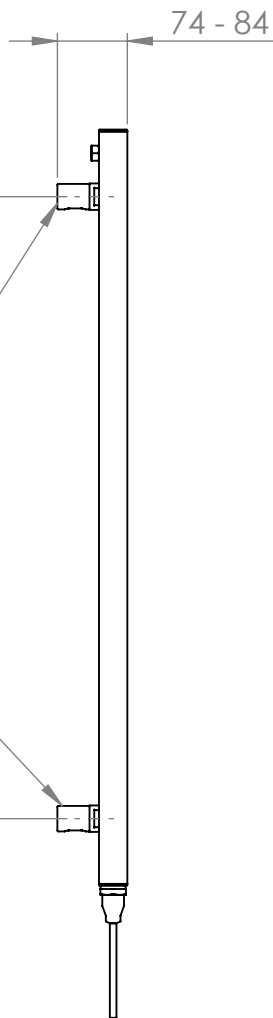

Focus Colours - MD001

Tube: \varnothing 25.4mm &
30 x 40mm D section
Weight: HO - 5.7kg
EO - 9.5kg

Electrical element: 125W
Output @50°C Δ T: 346 W
1181 BTUs

Height: 800mm

Width: 405mm

Depth: 74 - 84mm

Pipe Centres: 355mm

Brackets extendable
by a further 10mm

* Dual energy models require a conversion-tee (AC003), consult relevant drawing for details

All dimensions in millimetres

Manufactured from Mild Steel

Revision: 001

Approved by:

Scale 1:8