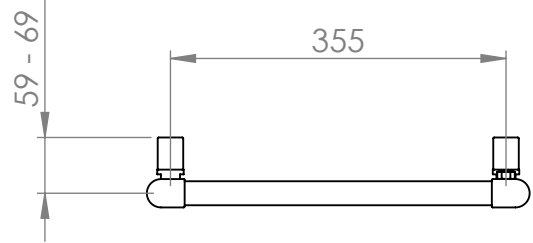

Focus Colours - MD001

Tube: \varnothing 25.4mm &
30 x 40mm D section
Weight: HO - 5.7kg
EO - 9.5kg

Electrical element: 125W
Output @50°C Δ T: 346 W
1181 BTUs

Height: 800mm

Width: 405mm

Depth: 74 - 84mm

Pipe Centres: 355mm

Brackets extendable
by a further 10mm

* Dual energy models require a conversion-tee (AC003), consult relevant drawing for details

All dimensions in millimetres

Manufactured from Mild Steel

Revision: 001

Approved by:

Scale 1:8