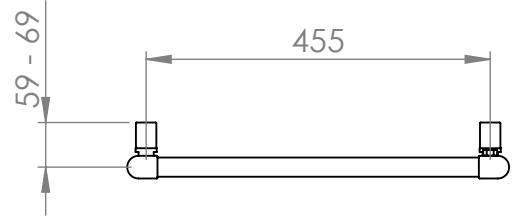

Focus Colours - MD001

Tube: \varnothing 25.4mm &
30 x 40mm D section

Electrical element: 150 W

Weight: HO - 7.5kg
EO - 12.5kg

Output @50°C Δ T: 420 W
1433 BTUs

Height: 800mm

Width: 505mm

Depth: 74 - 84mm

Pipe Centres: 455mm

Brackets extendable
by a further 10mm

* Dual energy models require a conversion-tee (AC003), consult relevant drawing for details

All dimensions in millimetres

Manufactured from Mild Steel

Vogue UK Ltd. reserve the right to alter specifications without prior notice.
ALL MEASUREMENTS ARE NOMINAL DIMENSIONS ONLY, AND ARE NOT BINDING.

Scale 1:10