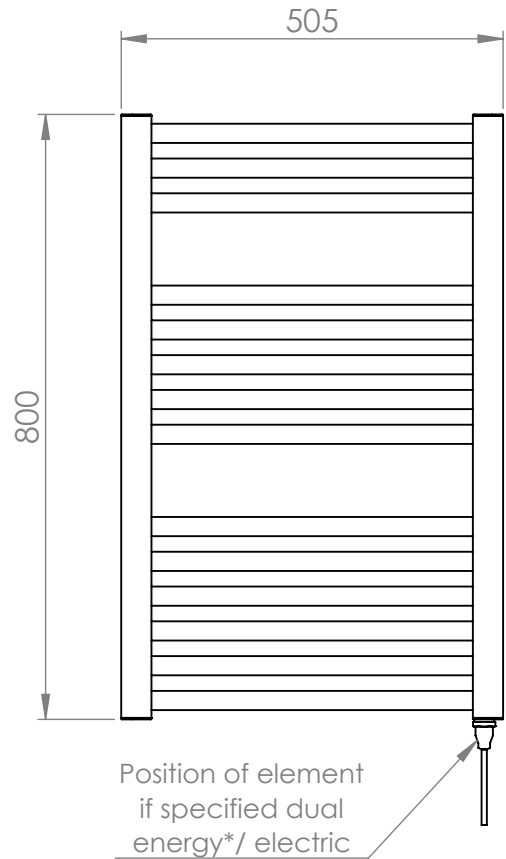

Focus Colours - MD001

Tube: \varnothing 25.4mm &
30 x 40mm D section

Electrical element: 150 W

Weight: HO - 7.5kg
EO - 12.5kg

Output @50°C Δ T: 420 W
1433 BTUs

Height: 800mm

Width: 505mm

Depth: 74 - 84mm

Pipe Centres: 455mm

Brackets extendable
by a further 10mm

* Dual energy models require a conversion-tee (AC003), consult relevant drawing for details

All dimensions in millimetres

Manufactured from Mild Steel

Vogue UK Ltd. reserve the right to alter specifications without prior notice.
ALL MEASUREMENTS ARE NOMINAL DIMENSIONS ONLY, AND ARE NOT BINDING.

Scale 1:10