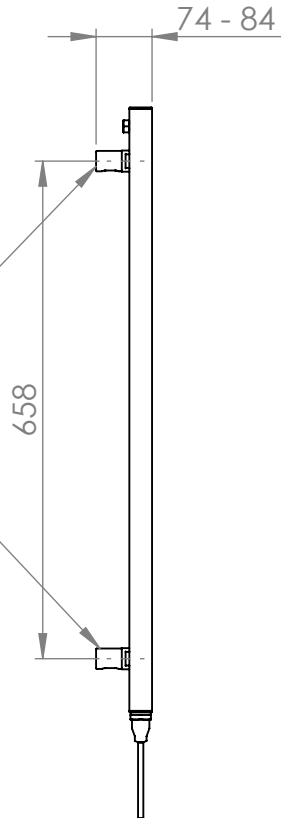

Focus Colours - MD001

Tube: \varnothing 25.4mm &
30 x 40mm D section

Electrical element: 150 W

Weight: HO - 7.5kg
EO - 12.5kg

Output @50°C Δ T: 420 W
1433 BTUs

Height: 800mm

Width: 505mm

Depth: 74 - 84mm

Pipe Centres: 455mm

Brackets extendable
by a further 10mm

* Dual energy models require a conversion-tee (AC003), consult relevant drawing for details

All dimensions in millimetres

Manufactured from Mild Steel

Vogue UK Ltd. reserve the right to alter specifications without prior notice.
ALL MEASUREMENTS ARE NOMINAL DIMENSIONS ONLY, AND ARE NOT BINDING.

Scale 1:10