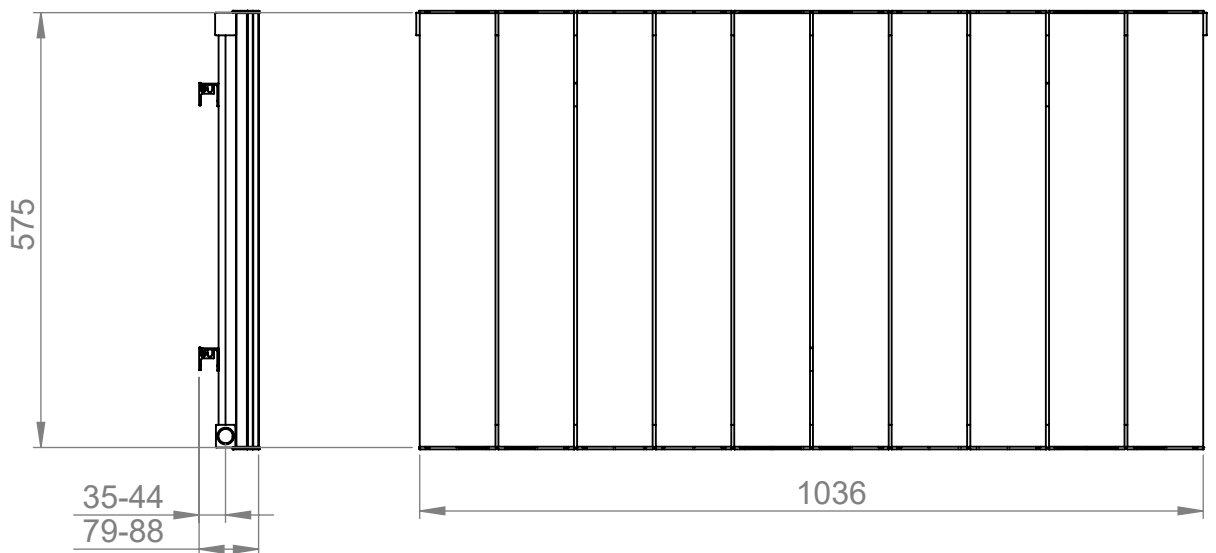

AU003

Tube ϕ : -

Electrical element: - W

Weight: 10.48kg

Output @50°C Δ T: 1070W
3651 BTUs

Height: 575mm

Width: 1036mm

Depth: 79-88mm

Face-to-face connections: 1036mm

All dimensions in millimetres

Manufactured from Aluminium

Revision: 001

Approved by:

Drawn on: 1/2024

www.vogueuk.co.uk
01902 387000
sales@vogueuk.co.uk

www.vogueuk.eu
01902 387035
exportsales@vogueuk.co.uk

Scale 1:10