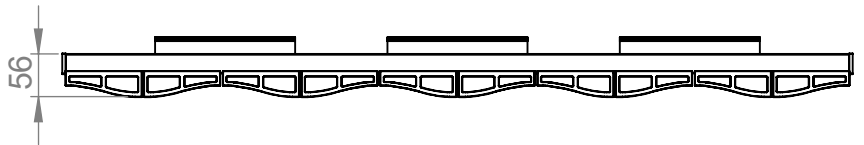

AU003

Tube ϕ : -

Electrical element: - W

Weight: 10.48kg

Output @50°C Δ T: 1070W
3651 BTUs

Height: 575mm

Width: 1036mm

Depth: 79-88mm

Face-to-face connections: 1036mm

All dimensions in millimetres

Manufactured from Aluminium

Revision: 001

Approved by:

Drawn on: 1/2024

www.vogueuk.co.uk
01902 387000
sales@vogueuk.co.uk

www.vogueuk.eu
01902 387035
exportsales@vogueuk.co.uk