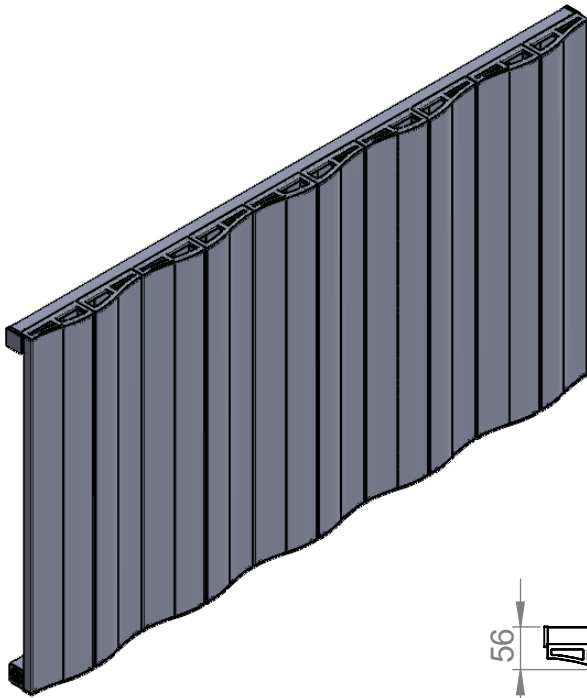

AU003

Tube ϕ : -

Electrical element: - W

Weight: 10.48kg

Output @50°C Δ T: 1070W
3651 BTUs

Height: 575mm

Width: 1036mm

Depth: 79-88mm

Face-to-face connections: 1036mm

All dimensions in millimetres

Manufactured from Aluminium

Revision: 001

Approved by:

Drawn on: 1/2024

www.vogueuk.co.uk
01902 387000
sales@vogueuk.co.uk

www.vogueuk.eu
01902 387035
exportsales@vogueuk.co.uk

Scale 1:10