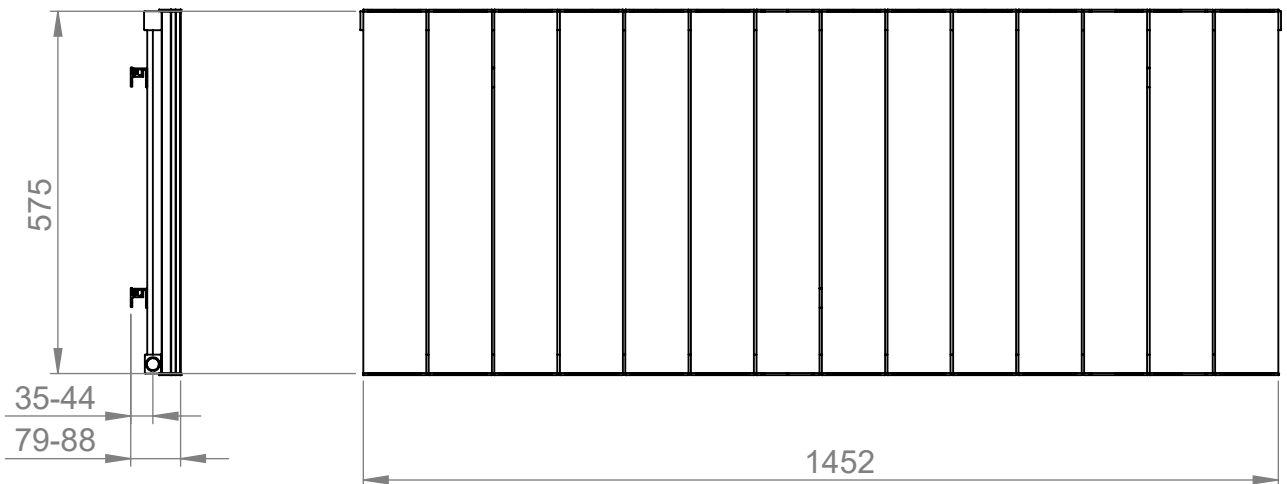

AU003

Tube ϕ : -

Electrical element: - W

Weight: 14.68 kg

Output @50°C Δ T: 1498 W
5111 BTUs

Height: 575mm

Width: 1452mm

Depth: 79-88mm

Face-to-face connections: 1452mm

All dimensions in millimetres

Manufactured from Aluminium

Revision: 001

Approved by:

Drawn on: 1/2024

www.vogueuk.co.uk
01902 387000
sales@vogueuk.co.uk

www.vogueuk.eu
01902 387035
exportsales@vogueuk.co.uk

Scale 1:10