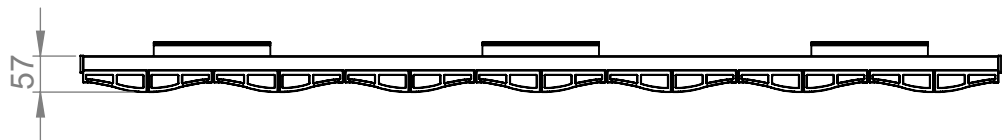

AU003

Tube ϕ : -

Electrical element: - W

Weight: 14.68 kg

Output @50°C Δ T: 1498 W
5111 BTUs

Height: 575mm

Width: 1452mm

Depth: 79-88mm

Face-to-face connections: 1452mm

All dimensions in millimetres

Manufactured from Aluminium

Revision: 001

Approved by:

Drawn on: 1/2024

www.vogueuk.co.uk
01902 387000
sales@vogueuk.co.uk

www.vogueuk.eu
01902 387035
exportsales@vogueuk.co.uk