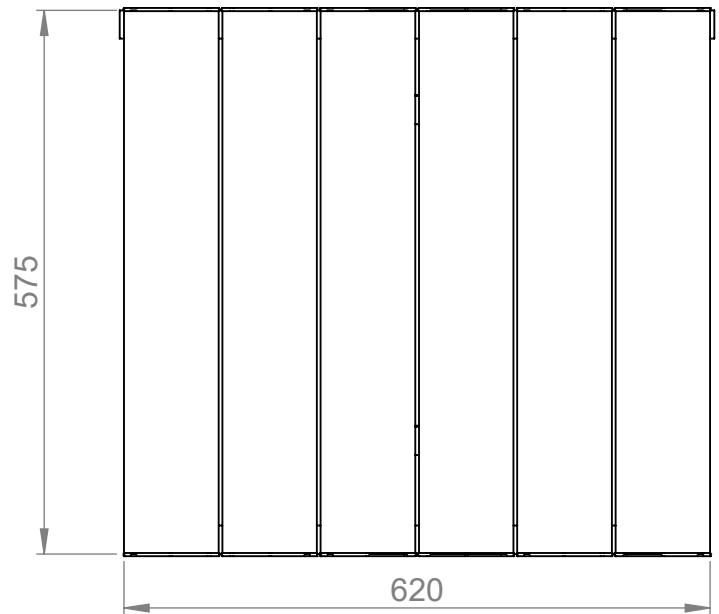

AU003

Tube ϕ : -

Electrical element: - W

Weight: 6.29kg

Output @50°C Δ T: 642W
2191BTUs

Height: 575mm

Width: 620mm

Depth: 79-88mm

Face-to-face connections: 620mm

All dimensions in millimetres

Manufactured from Aluminium

Revision: 001

Approved by:

Drawn on: 1/2024

www.vogueuk.co.uk
01902 387000
sales@vogueuk.co.uk

www.vogueuk.eu
01902 387035
exportsales@vogueuk.co.uk

Scale 1:10