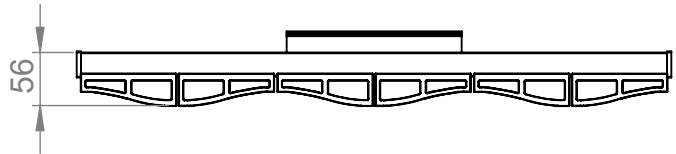

AU003

Tube ϕ : -

Electrical element: - W

Weight: 6.29kg

Output @50°C Δ T: 642W
2191BTUs

Height: 575mm

Width: 620mm

Depth: 79-88mm

Face-to-face connections: 620mm

All dimensions in millimetres

Manufactured from Aluminium

Revision: 001

Approved by:

Drawn on: 1/2024

www.vogueuk.co.uk
01902 387000
sales@vogueuk.co.uk

www.vogueuk.eu
01902 387035
exportsales@vogueuk.co.uk