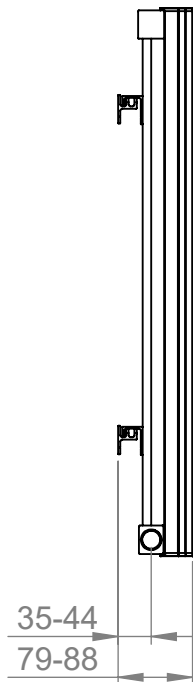

AU003

Tube ϕ : -

Electrical element: - W

Weight: 6.29kg

Output @50°C Δ T: 642W
2191BTUs

Height: 575mm

Width: 620mm

Depth: 79-88mm

Face-to-face connections: 620mm

All dimensions in millimetres

Manufactured from Aluminium

Revision: 001

Approved by:

Drawn on: 1/2024

www.vogueuk.co.uk
01902 387000
sales@vogueuk.co.uk

www.vogueuk.eu
01902 387035
exportsales@vogueuk.co.uk

Scale 1:10