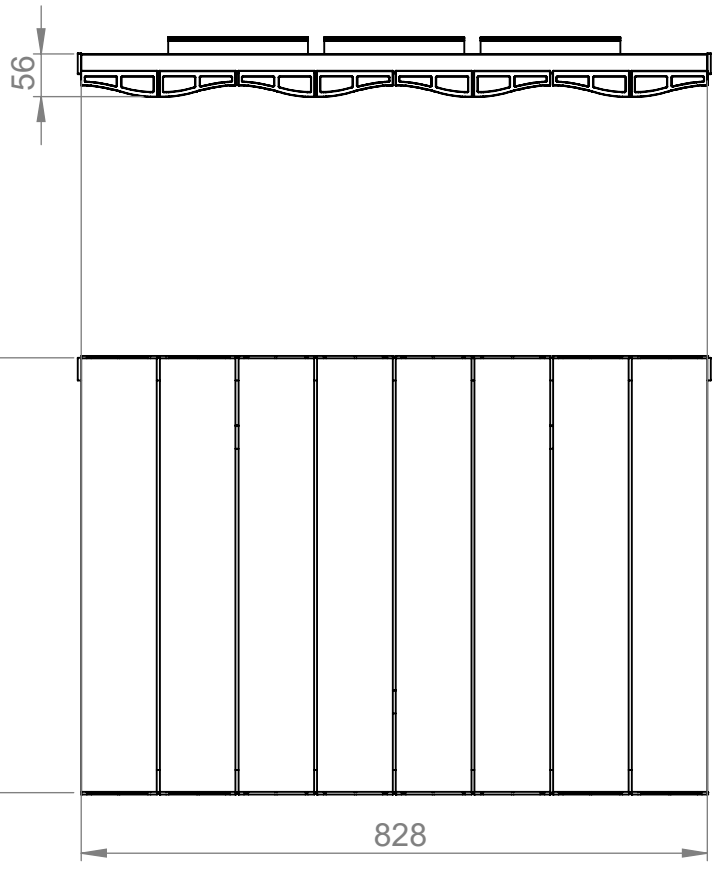

# AU003

Tube  $\phi$ : -

Electrical element: - W

Weight: 8.38kg

Output @50°C $\Delta$ T: 856W  
2921 BTUs

Height: 575mm

Width: 828mm

Depth: 79-88mm

Face-to-face connections: 828mm

All dimensions in millimetres

Manufactured from Aluminium

Revision: 001

Approved by:

Drawn on: 1/2024

[www.vogueuk.co.uk](http://www.vogueuk.co.uk)  
01902 387000  
[sales@vogueuk.co.uk](mailto:sales@vogueuk.co.uk)

Vogue UK Ltd. reserve the right to alter specifications without prior notice.  
ALL MEASUREMENTS ARE NOMINAL DIMENSIONS ONLY, AND ARE NOT BINDING.

Scale 1:10