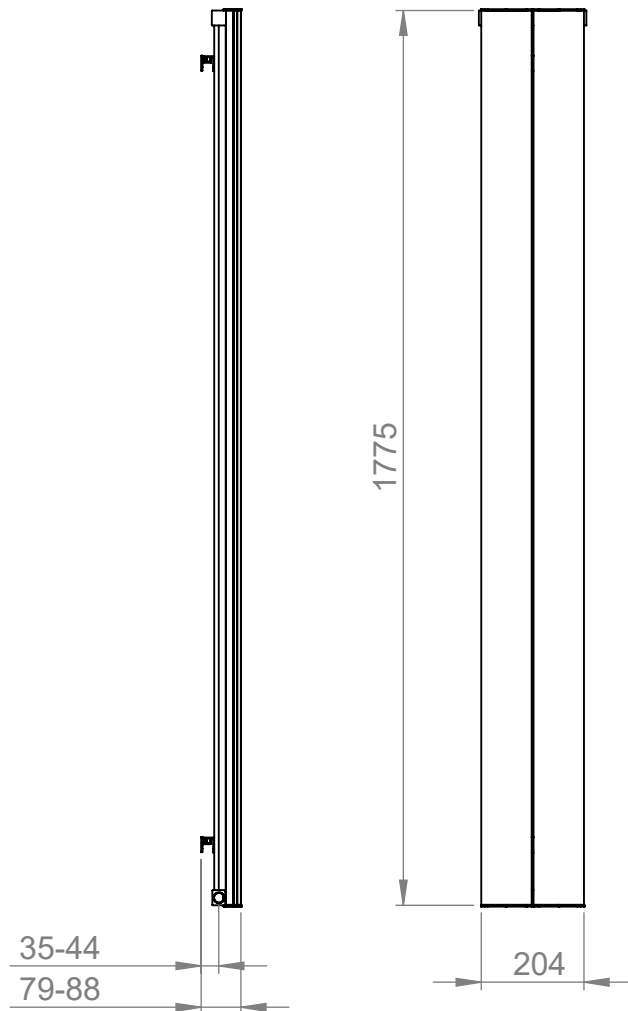

AU004

Tube ϕ : -

Electrical element: - W

Weight: 5.26kg

Output @50°C Δ T: 600W
2047 BTUs

Height: 1775mm

Width: 204mm

Depth: 79-88mm

Face-to-face connections: 204mm

All dimensions in millimetres

Manufactured from Aluminium

Revision: 001

Approved by:

Drawn on: 1/2024

www.vogueuk.co.uk
01902 387000
sales@vogueuk.co.uk

www.vogueuk.eu
01902 387035
exportsales@vogueuk.co.uk

Scale 1:20