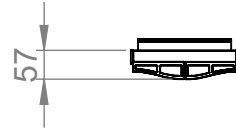

AU004

Tube ϕ : -

Electrical element: - W

Weight: 5.26kg

Output @50°C Δ T: 600W
2047 BTUs

Height: 1775mm

Width: 204mm

Depth: 79-88mm

Face-to-face connections: 204mm

All dimensions in millimetres

Manufactured from Aluminium

Revision: 001

Approved by:

Drawn on: 1/2024

www.vogueuk.co.uk
01902 387000
sales@vogueuk.co.uk

www.vogueuk.eu
01902 387035
exportsales@vogueuk.co.uk