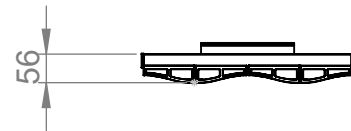

AU004

Tube ϕ : -

Electrical element: - W

Weight: 10.52kg

Output @50°C Δ T: 1200W
4094 BTUs

Height: 1775mm

Width: 412mm

Depth: 79-88mm

Face-to-face connections: 412mm

All dimensions in millimetres

Manufactured from Aluminium

Revision: 001

Approved by:

Drawn on: 1/2024

www.vogueuk.co.uk
01902 387000
sales@vogueuk.co.uk

www.vogueuk.eu
01902 387035
exportsales@vogueuk.co.uk