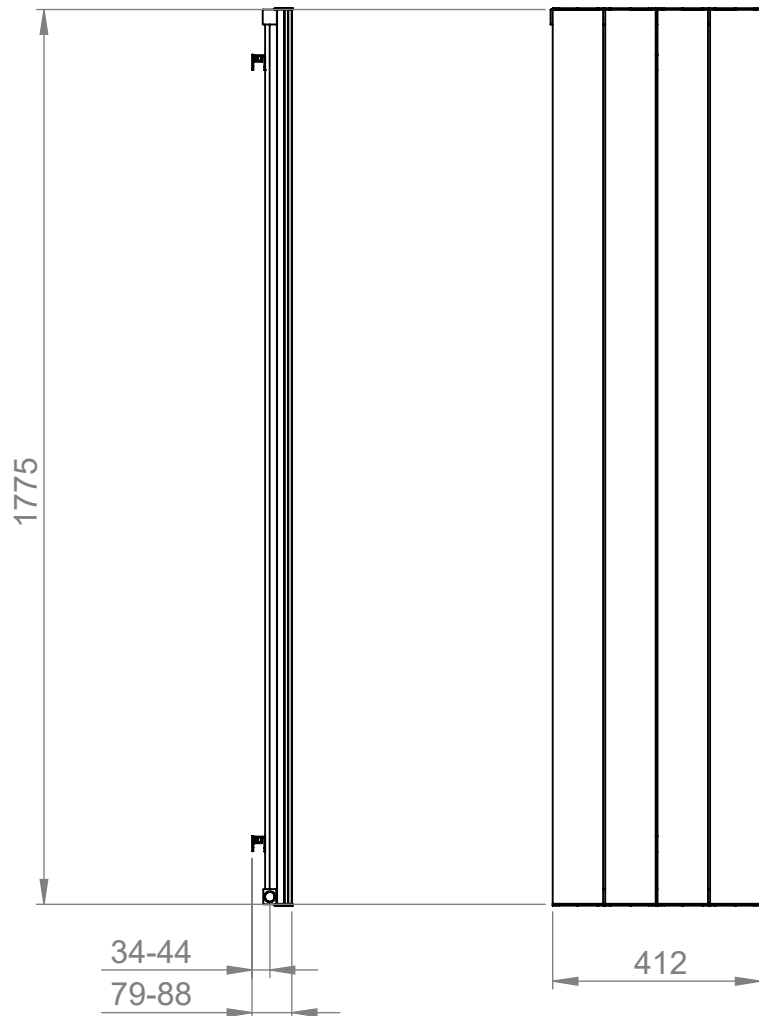

AU004

Tube ϕ : -

Electrical element: - W

Weight: 10.52kg

Output @50°C Δ T: 1200W
4094 BTUs

Height: 1775mm

Width: 412mm

Depth: 79-88mm

Face-to-face connections: 412mm

All dimensions in millimetres

Manufactured from Aluminium

Revision: 001

Approved by:

Drawn on: 1/2024

www.vogueuk.co.uk
01902 387000
sales@vogueuk.co.uk

www.vogueuk.eu
01902 387035
exportsales@vogueuk.co.uk

Scale 1:20