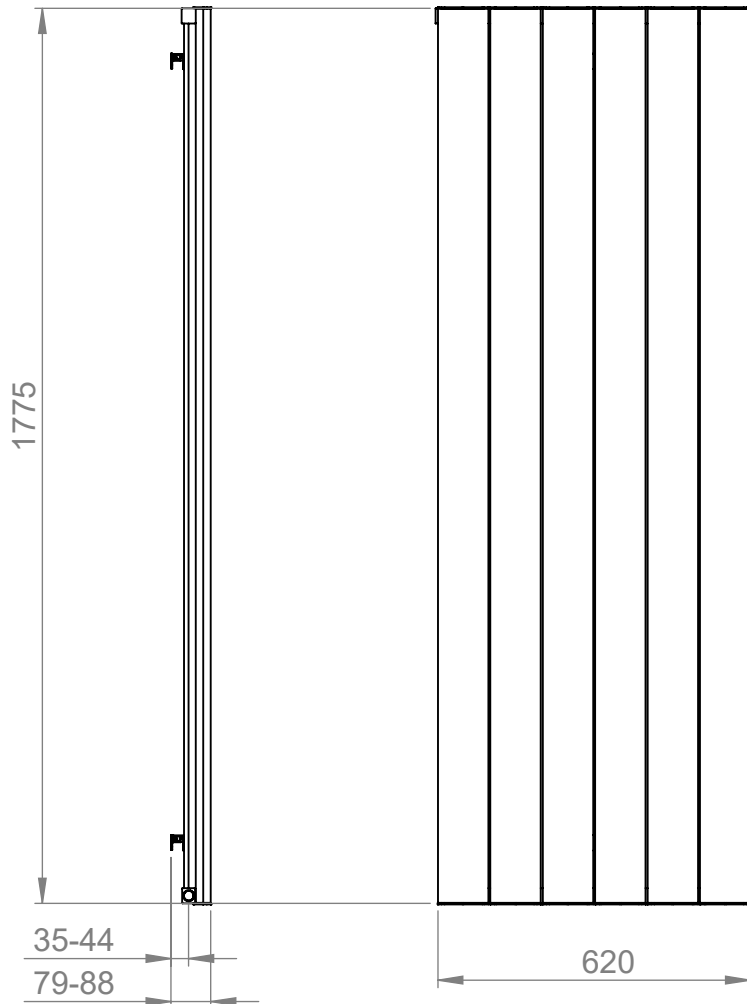

# AU004

Tube  $\phi$ : -

Electrical element: - W

Weight: 15.78kg

Output @50°C $\Delta$ T: 1800W  
6142 BTUs

Height: 1775mm

Width: 620mm

Depth: 79-88mm

Face-to-face connections: 620mm

All dimensions in millimetres

Manufactured from Aluminium

Revision: 001

Approved by:

Drawn on: 1/2024

[www.vogueuk.co.uk](http://www.vogueuk.co.uk)  
01902 387000  
[sales@vogueuk.co.uk](mailto:sales@vogueuk.co.uk)

Vogue UK Ltd. reserve the right to alter specifications without prior notice.  
ALL MEASUREMENTS ARE NOMINAL DIMENSIONS ONLY, AND ARE NOT BINDING.

Scale 1:20