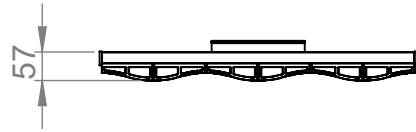

# AU004

Tube  $\phi$ : -

Electrical element: - W

Weight: 15.78kg

Output @50°C $\Delta$ T: 1800W  
6142 BTUs

Height: 1775mm

Width: 620mm

Depth: 79-88mm

Face-to-face connections: 620mm

All dimensions in millimetres

Manufactured from Aluminium

Revision: 001

Approved by:

Drawn on: 1/2024

[www.vogueuk.co.uk](http://www.vogueuk.co.uk)  
01902 387000  
[sales@vogueuk.co.uk](mailto:sales@vogueuk.co.uk)

Vogue UK Ltd. reserve the right to alter specifications without prior notice.  
ALL MEASUREMENTS ARE NOMINAL DIMENSIONS ONLY, AND ARE NOT BINDING.

Scale 1:20