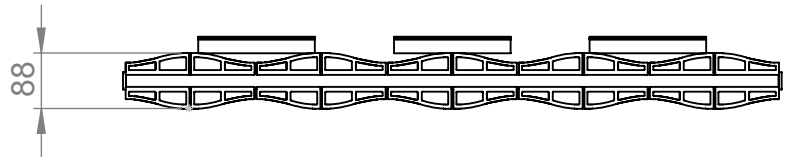

AU005

Tube ϕ : -

Electrical element: - W

Weight: 16.69kg

Output @50°C Δ T: 2480 W
8462 BTUs

Height: 575mm

Width: 1036mm

Depth: 114-123mm

Face-to-face connections: 1036mm

All dimensions in millimetres

Manufactured from Aluminium

Revision: 001

Approved by:

Drawn on: 1/2024

www.vogueuk.co.uk
01902 387000
sales@vogueuk.co.uk

www.vogueuk.eu
01902 387035
exportsales@vogueuk.co.uk