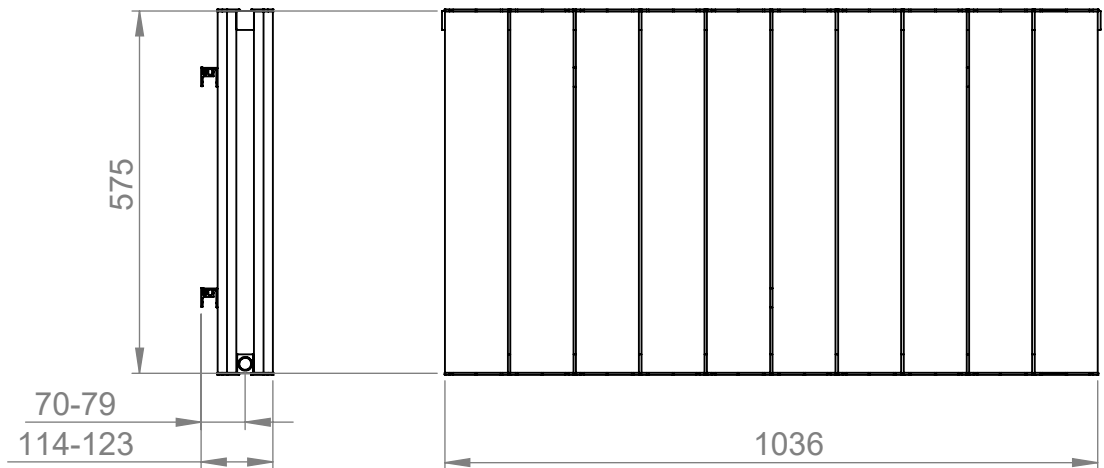

AU005

Tube ϕ : -

Electrical element: - W

Weight: 16.69kg

Output @50°C Δ T: 2480 W
8462 BTUs

Height: 575mm

Width: 1036mm

Depth: 114-123mm

Face-to-face connections: 1036mm

All dimensions in millimetres

Manufactured from Aluminium

Revision: 001

Approved by:

Drawn on: 1/2024

www.vogueuk.co.uk
01902 387000
sales@vogueuk.co.uk

www.vogueuk.eu
01902 387035
exportsales@vogueuk.co.uk

Scale 1:20