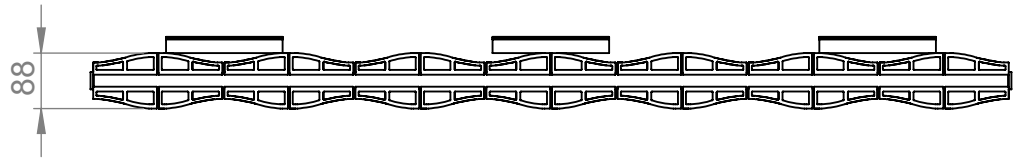

# AU005

Tube  $\phi$ : -

Electrical element: - W

Weight: 23.37kg

Output @50°C  $\Delta$ T: 3,472 W  
11,846 BTUs

Height: 575mm

Width: 1452mm

Depth: 114-123mm

Face-to-face connections: 1452mm

All dimensions in millimetres

Manufactured from Aluminium

Revision: 001

Approved by:

Drawn on: 1/2024

[www.vogueuk.co.uk](http://www.vogueuk.co.uk)  
01902 387000  
[sales@vogueuk.co.uk](mailto:sales@vogueuk.co.uk)

Vogue UK Ltd. reserve the right to alter specifications without prior notice.  
ALL MEASUREMENTS ARE NOMINAL DIMENSIONS ONLY, AND ARE NOT BINDING.

Scale 1:20