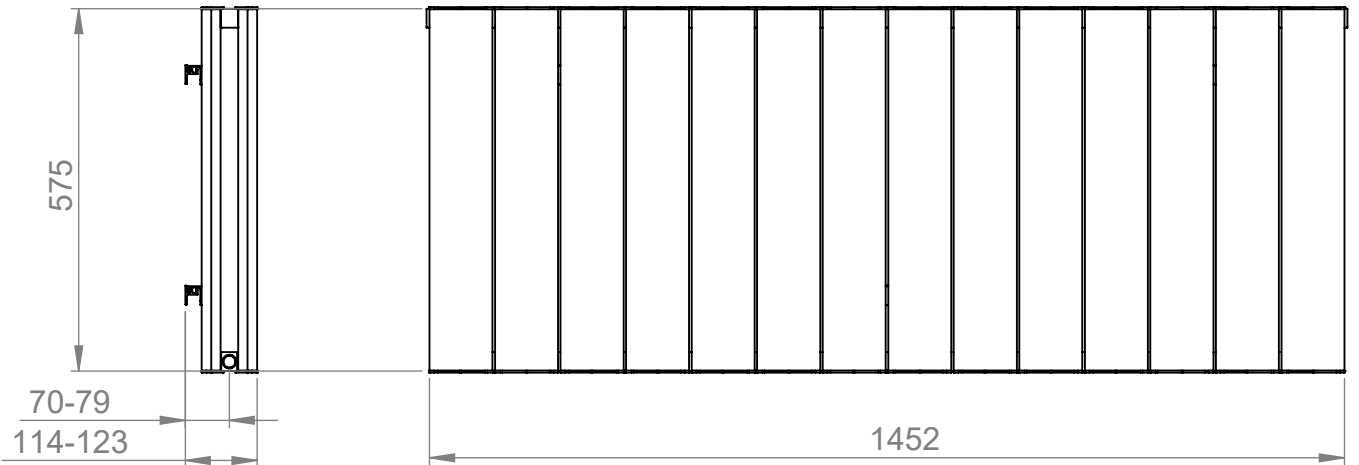

# AU005

Tube  $\phi$ : -

Electrical element: - W

Weight: 23.37kg

Output @50°C  $\Delta$ T: 3,472 W  
11,846 BTUs

Height: 575mm

Width: 1452mm

Depth: 114-123mm

Face-to-face connections: 1452mm

All dimensions in millimetres

Manufactured from Aluminium

Revision: 001

Approved by:

Drawn on: 1/2024

[www.vogueuk.co.uk](http://www.vogueuk.co.uk)  
01902 387000  
[sales@vogueuk.co.uk](mailto:sales@vogueuk.co.uk)

Vogue UK Ltd. reserve the right to alter specifications without prior notice.  
ALL MEASUREMENTS ARE NOMINAL DIMENSIONS ONLY, AND ARE NOT BINDING.

Scale 1:20