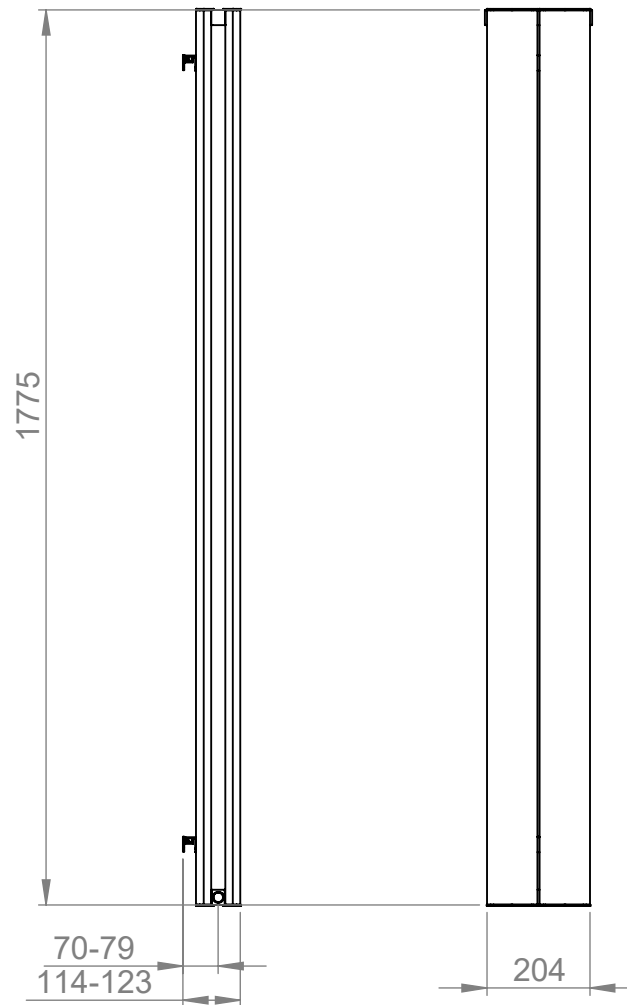

AU006

Tube ϕ : -

Electrical element: - W

Weight: 9.1kg

Output @50°C Δ T: 1456 W
4968 BTUs

Height: 1775mm

Width: 204mm

Depth: 114-123mm

Face-to-face connections: 204mm

All dimensions in millimetres

Manufactured from Aluminium

Revision: 001

Approved by:

Drawn on: 1/2024

www.vogueuk.co.uk
01902 387000
sales@vogueuk.co.uk

www.vogueuk.eu
01902 387035
exportsales@vogueuk.co.uk

Scale 1:20