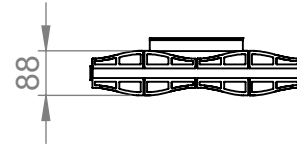

# AU006

Tube  $\phi$ : -

Electrical element: - W

Weight: 18.19kg

Output @50°C $\Delta$ T: 2912W  
9936 BTUs

Height: 1775mm

Width: 412mm

Depth: 114-123mm

Face-to-face connections: 412mm

All dimensions in millimetres

Manufactured from Aluminium

Revision: 001

Approved by:

Drawn on: 1/2024

[www.vogueuk.co.uk](http://www.vogueuk.co.uk)  
01902 387000  
[sales@vogueuk.co.uk](mailto:sales@vogueuk.co.uk)

Vogue UK Ltd. reserve the right to alter specifications without prior notice.  
ALL MEASUREMENTS ARE NOMINAL DIMENSIONS ONLY, AND ARE NOT BINDING.

Scale 1:20