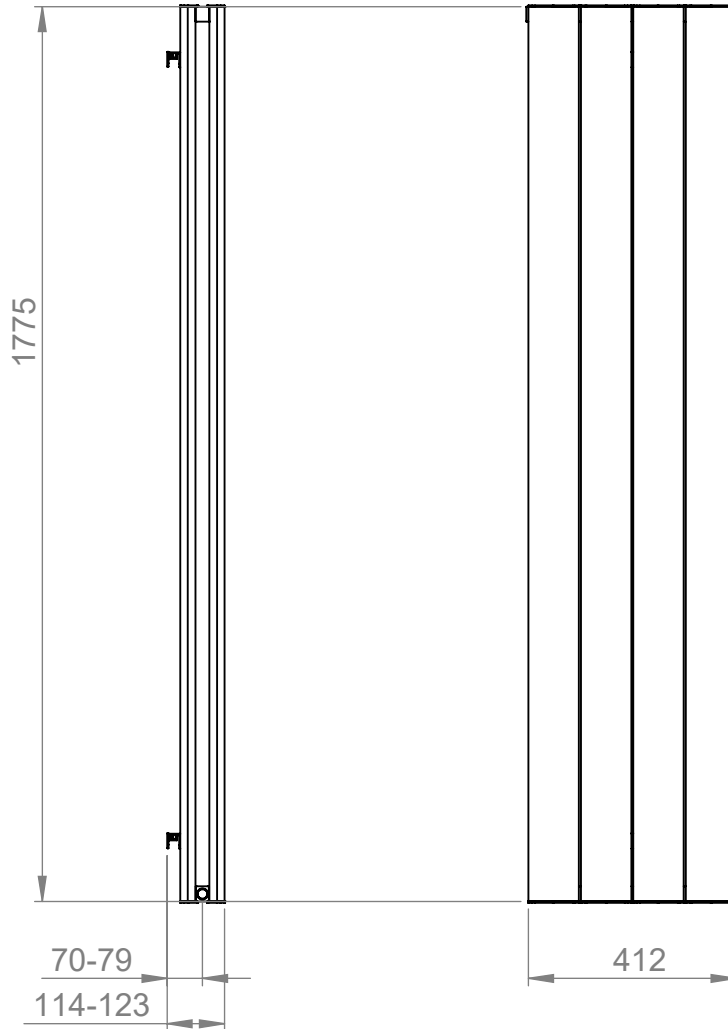

# AU006

Tube  $\phi$ : -

Electrical element: - W

Weight: 18.19kg

Output @50°C $\Delta$ T: 2912W  
9936 BTUs

Height: 1775mm

Width: 412mm

Depth: 114-123mm

Face-to-face connections: 412mm

All dimensions in millimetres

Manufactured from Aluminium

Revision: 001

Approved by:

Drawn on: 1/2024

[www.vogueuk.co.uk](http://www.vogueuk.co.uk)  
01902 387000  
[sales@vogueuk.co.uk](mailto:sales@vogueuk.co.uk)

Vogue UK Ltd. reserve the right to alter specifications without prior notice.  
ALL MEASUREMENTS ARE NOMINAL DIMENSIONS ONLY, AND ARE NOT BINDING.

Scale 1:20