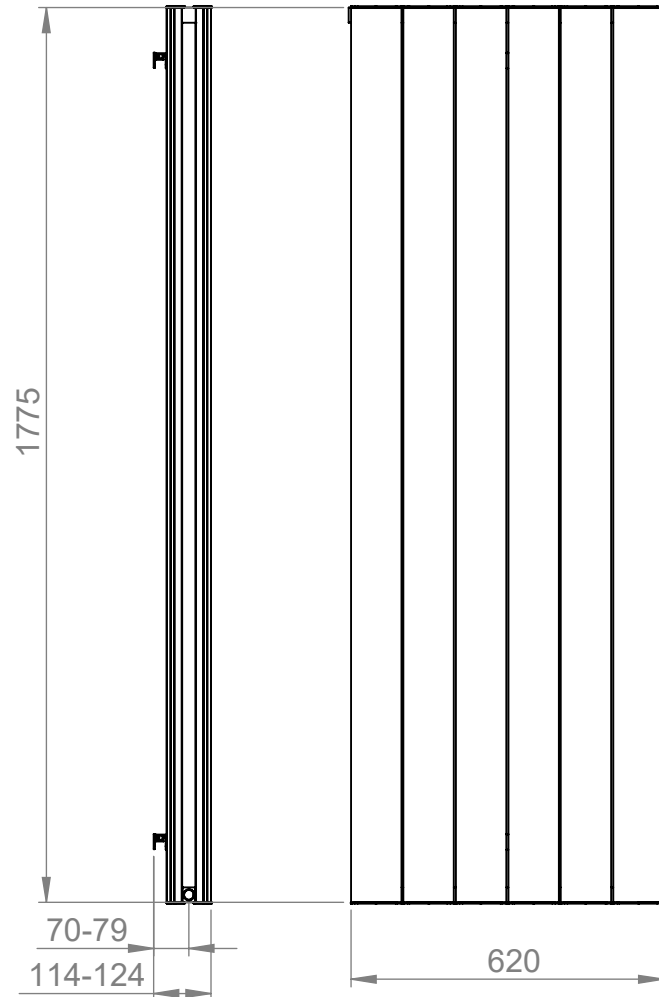

AU006

Tube ϕ : -

Electrical element: - W

Weight: 27.29 kg

Output @50°C Δ T: 4368 W
14904 BTUs

Height: 1775mm

Width: 620mm

Depth: 114-123mm

Face-to-face connections: 620mm

All dimensions in millimetres

Manufactured from Aluminium

Revision: 001

Approved by:

Drawn on: 1/2024

www.vogueuk.co.uk
01902 387000
sales@vogueuk.co.uk

www.vogueuk.eu
01902 387035
exportsales@vogueuk.co.uk

Scale 1:20