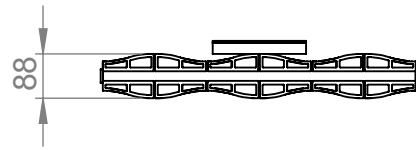

AU006

Tube ϕ : -

Electrical element: - W

Weight: 27.29 kg

Output @50°C Δ T: 4368 W
14904 BTUs

Height: 1775mm

Width: 620mm

Depth: 114-123mm

Face-to-face connections: 620mm

All dimensions in millimetres

Manufactured from Aluminium

Revision: 001

Approved by:

Drawn on: 1/2024

www.vogueuk.co.uk
01902 387000
sales@vogueuk.co.uk

www.vogueuk.eu
01902 387035
exportsales@vogueuk.co.uk