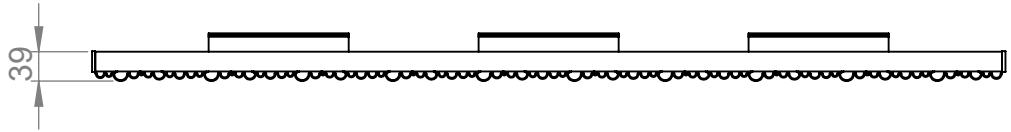

AU007

Tube ϕ : -

Electrical element: - W

Weight: 10.79 kg

Output @50°C Δ T: 1230 W
4197 BTUs

Height: 575mm

Width: 1199mm

Depth: 63-72mm

Face-to-face connections: 1199mm

All dimensions in millimetres

Manufactured from Aluminium

Revision: 001

Approved by:

Drawn on: 1/2024

www.vogueuk.co.uk
01902 387000
sales@vogueuk.co.uk

www.vogueuk.eu
01902 387035
exportsales@vogueuk.co.uk