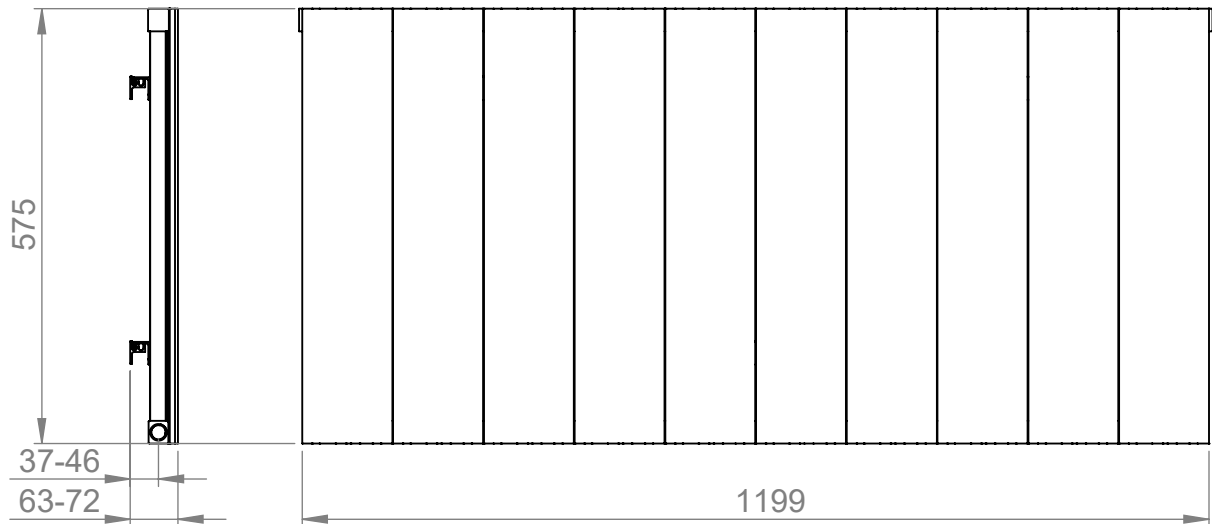

AU007

Tube ϕ : -

Electrical element: - W

Weight: 10.79 kg

Output @50°C Δ T: 1230 W
4197 BTUs

Height: 575mm

Width: 1199mm

Depth: 63-72mm

Face-to-face connections: 1199mm

All dimensions in millimetres

Manufactured from Aluminium

Revision: 001

Approved by:

Drawn on: 1/2024

www.vogueuk.co.uk
01902 387000
sales@vogueuk.co.uk

www.vogueuk.eu
01902 387035
exportsales@vogueuk.co.uk

Scale 1:20