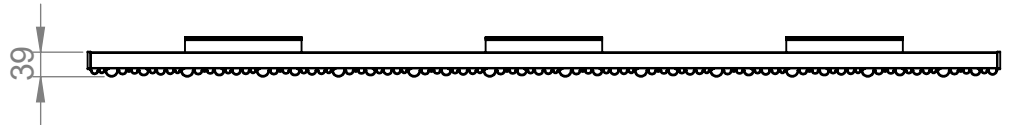

AU007

Tube ϕ : -

Electrical element: - W

Weight: 12.95kg

Output @50°C Δ T: 1476 W
5036 BTUs

Height: 575mm

Width: 1439mm

Depth: 63-72mm

Face-to-face connections: 1439mm

All dimensions in millimetres

Manufactured from Aluminium

Revision: 001

Approved by:

Drawn on: 1/2024

www.vogueuk.co.uk
01902 387000
sales@vogueuk.co.uk

www.vogueuk.eu
01902 387035
exportsales@vogueuk.co.uk