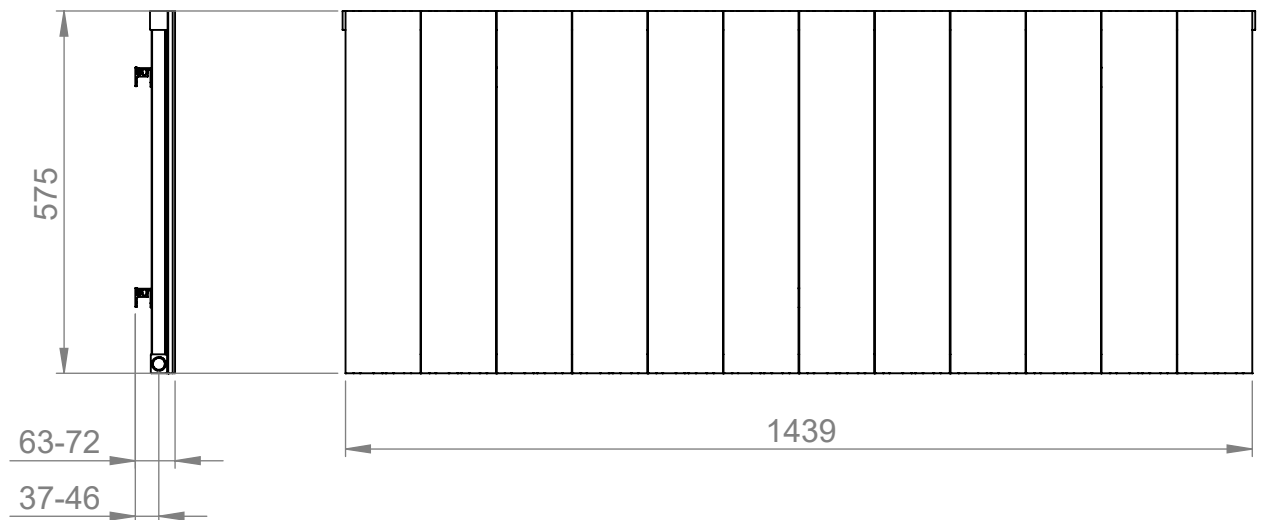

AU007

Tube ϕ : -

Electrical element: - W

Weight: 12.95kg

Output @50°C Δ T: 1476 W
5036 BTUs

Height: 575mm

Width: 1439mm

Depth: 63-72mm

Face-to-face connections: 1439mm

All dimensions in millimetres

Manufactured from Aluminium

Revision: 001

Approved by:

Drawn on: 1/2024

www.vogueuk.co.uk
01902 387000
sales@vogueuk.co.uk

www.vogueuk.eu
01902 387035
exportsales@vogueuk.co.uk

Scale 1:20