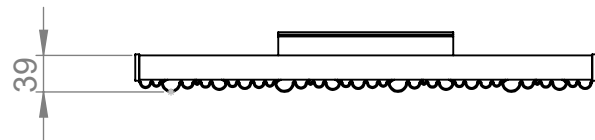

# AU007

Tube  $\phi$ : -

Electrical element: - W

Weight: 4.32 kg

Output @50°C $\Delta$ T: 492 W  
1679 BTUs

Height: 575mm

Width: 479mm

Depth: 63-72mm

Face-to-face connections: 479mm

All dimensions in millimetres

Manufactured from Aluminium

Revision: 001

Approved by:

Drawn on: 1/2024

www.vogueuk.co.uk  
01902 387000  
sales@vogueuk.co.uk

www.vogueuk.eu  
01902 387035  
exportsales@vogueuk.co.uk