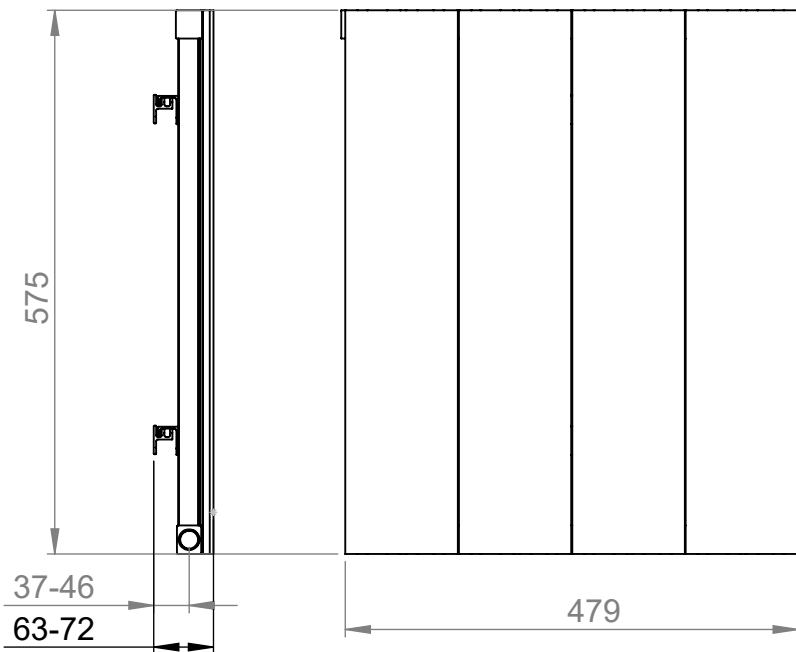

# AU007

Tube  $\phi$ : -

Electrical element: - W

Weight: 4.32 kg

Output @50°C $\Delta$ T: 492 W  
1679 BTUs

Height: 575mm

Width: 479mm

Depth: 63-72mm

Face-to-face connections: 479mm

All dimensions in millimetres

Manufactured from Aluminium

Revision: 001

Approved by:

Drawn on: 1/2024

www.vogueuk.co.uk  
01902 387000  
sales@vogueuk.co.uk

www.vogueuk.eu  
01902 387035  
exportsales@vogueuk.co.uk

Scale 1:10