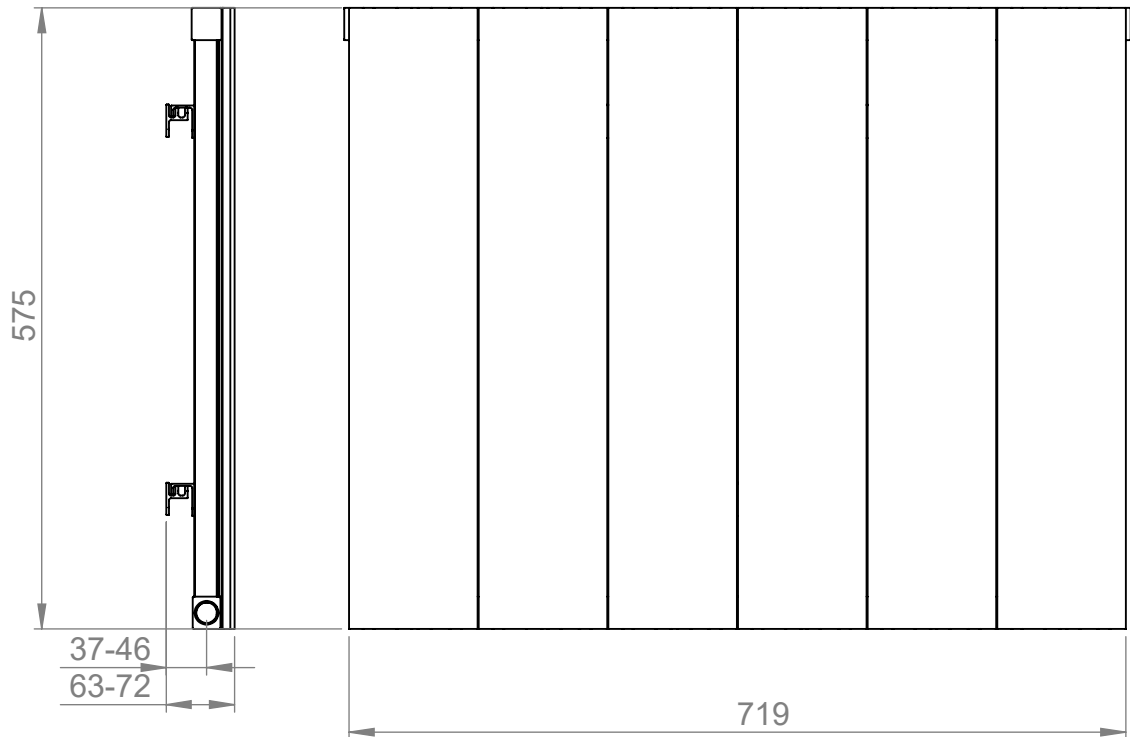

AU007

Tube ϕ : -

Electrical element: - W

Weight: 6.48 kg

Output @50°C Δ T: 738 W
2518 BTUs

Height: 575mm

Width: 719mm

Depth: 63-72mm

Face-to-face connections: 719mm

All dimensions in millimetres

Manufactured from Aluminium

Revision: 001

Approved by:

Drawn on: 1/2024

www.vogueuk.co.uk
01902 387000
sales@vogueuk.co.uk

www.vogueuk.eu
01902 387035
exportsales@vogueuk.co.uk

Scale 1:10