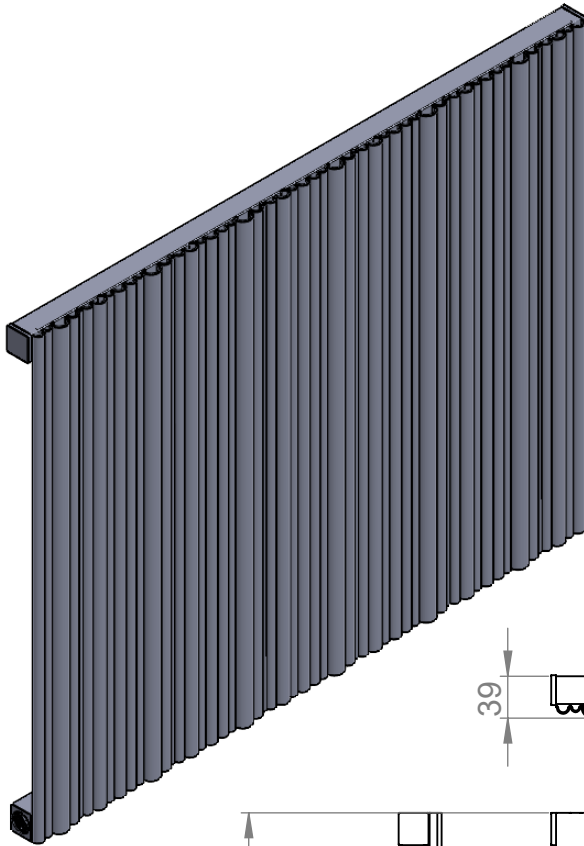

AU007

Tube ϕ : -

Electrical element: - W

Weight: 6.48 kg

Output @50°C Δ T: 738 W
2518 BTUs

Height: 575mm

Width: 719mm

Depth: 63-72mm

Face-to-face connections: 719mm

All dimensions in millimetres

Manufactured from Aluminium

Revision: 001

Approved by:

Drawn on: 1/2024

www.vogueuk.co.uk
01902 387000
sales@vogueuk.co.uk

www.vogueuk.eu
01902 387035
exportsales@vogueuk.co.uk

Scale 1:10