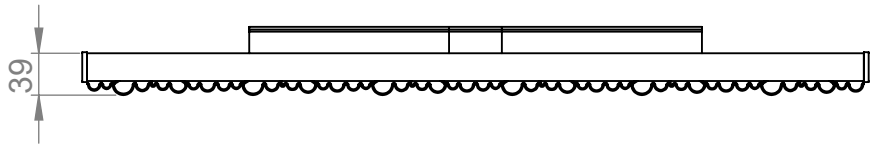

AU007

Tube ϕ : -

Electrical element: - W

Weight: 6.48 kg

Output @50°C Δ T: 738 W
2518 BTUs

Height: 575mm

Width: 719mm

Depth: 63-72mm

Face-to-face connections: 719mm

All dimensions in millimetres

Manufactured from Aluminium

Revision: 001

Approved by:

Drawn on: 1/2024

www.vogueuk.co.uk
01902 387000
sales@vogueuk.co.uk

www.vogueuk.eu
01902 387035
exportsales@vogueuk.co.uk