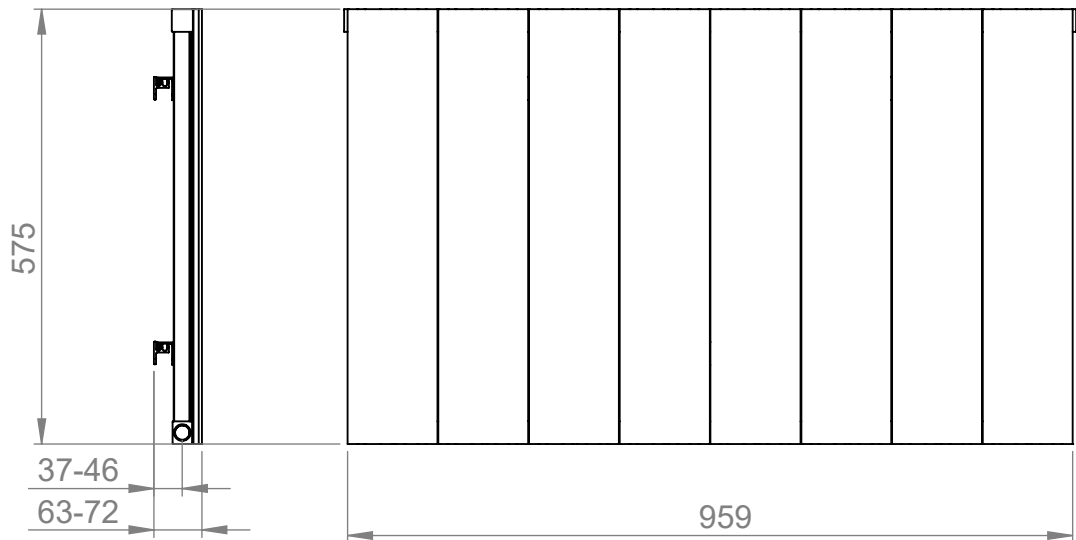

AU007

Tube ϕ : -

Electrical element: - W

Weight: 8.63 kg

Output @50°C Δ T: 984W
3357 BTUs

Height: 575mm

Width: 959mm

Depth: 63-72mm

Face-to-face connections: 959mm

All dimensions in millimetres

Manufactured from Aluminium

Revision: 001

Approved by:

Drawn on: 1/2024

www.vogueuk.co.uk
01902 387000
sales@vogueuk.co.uk

www.vogueuk.eu
01902 387035
exportsales@vogueuk.co.uk

Scale 1:10