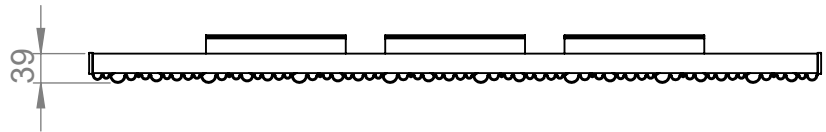

AU007

Tube ϕ : -

Electrical element: - W

Weight: 8.63 kg

Output @50°C Δ T: 984W
3357 BTUs

Height: 575mm

Width: 959mm

Depth: 63-72mm

Face-to-face connections: 959mm

All dimensions in millimetres

Manufactured from Aluminium

Revision: 001

Approved by:

Drawn on: 1/2024

www.vogueuk.co.uk
01902 387000
sales@vogueuk.co.uk

www.vogueuk.eu
01902 387035
exportsales@vogueuk.co.uk