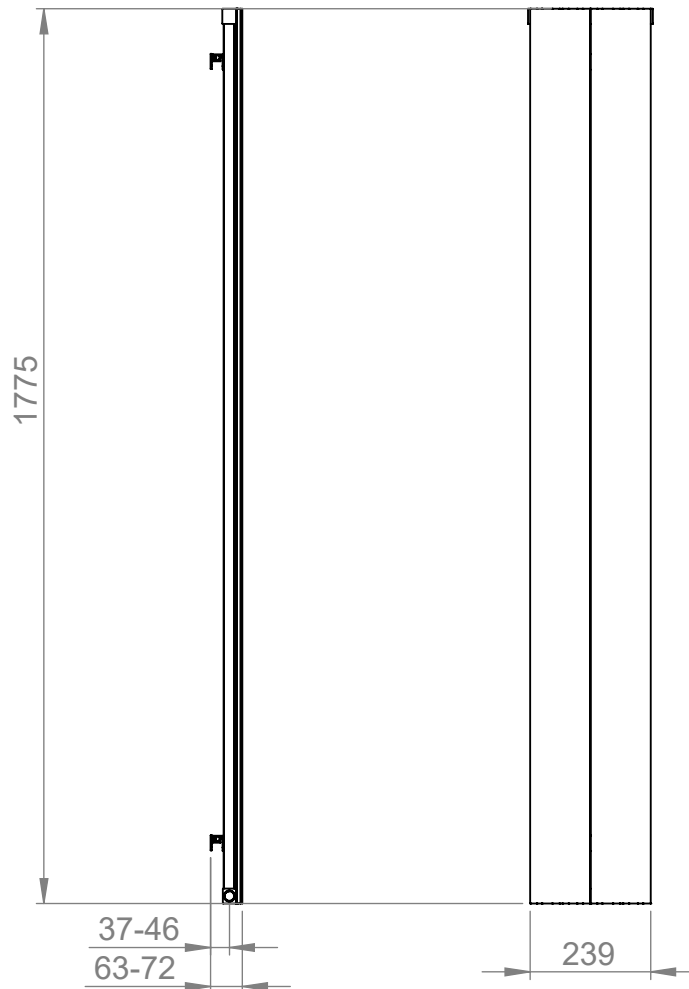

AU008

Tube ϕ : -

Electrical element: - W

Weight: 5.33kg

Output @50°C Δ T: 696W
2375 BTUs

Height: 1775mm

Width: 239mm

Depth: 63-72mm

Face-to-face connections: 239mm

All dimensions in millimetres

Manufactured from Aluminium

Revision: 001

Approved by:

Drawn on: 1/2024

www.vogueuk.co.uk
01902 387000
sales@vogueuk.co.uk

www.vogueuk.eu
01902 387035
exportsales@vogueuk.co.uk

Scale 1:20