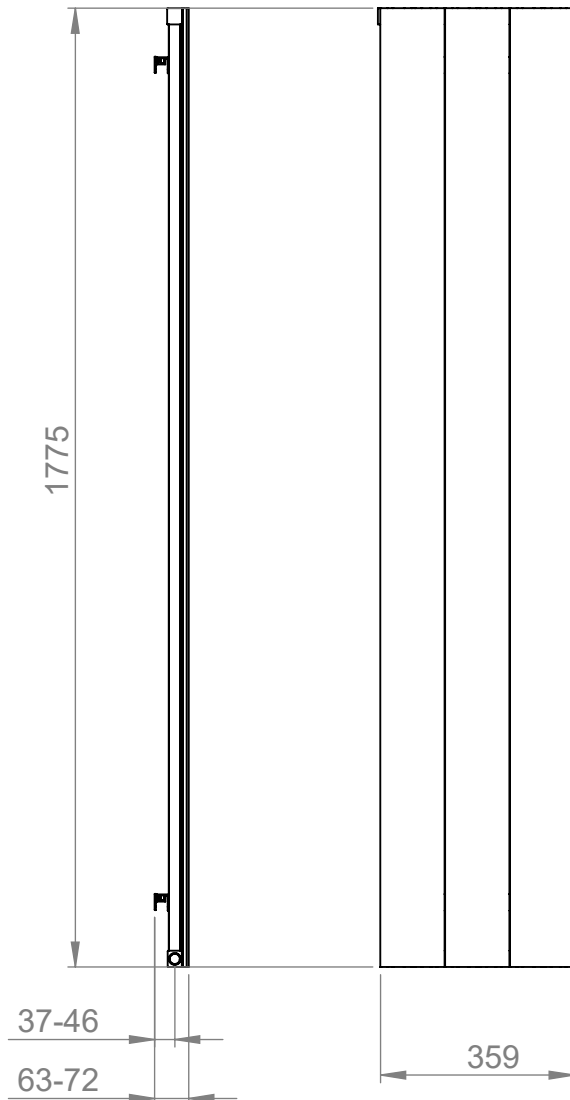

# AU008

Tube  $\phi$ : -

Electrical element: - W

Weight: 8kg

Output @50°C $\Delta$ T: 1044W  
3562 BTUs

Height: 1775mm

Width: 359mm

Depth: 63-72mm

Face-to-face connections: 359mm

All dimensions in millimetres

Manufactured from Aluminium

Revision: 001

Approved by:

Drawn on: 1/2024

[www.vogueuk.co.uk](http://www.vogueuk.co.uk)  
01902 387000  
[sales@vogueuk.co.uk](mailto:sales@vogueuk.co.uk)

Vogue UK Ltd. reserve the right to alter specifications without prior notice.  
ALL MEASUREMENTS ARE NOMINAL DIMENSIONS ONLY, AND ARE NOT BINDING.

Scale 1:14