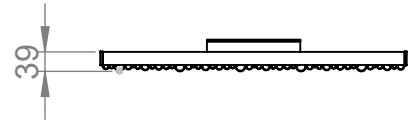

AU008

Tube ϕ : -

Electrical element: - W

Weight: 13.33kg

Output @50°C Δ T: 1740 W
5937 BTUs

Height: 1775mm

Width: 599mm

Depth: 63-72mm

Face-to-face connections: 599mm

All dimensions in millimetres

Manufactured from Aluminium

Revision: 001

Approved by:

Drawn on: 1/2024

www.vogueuk.co.uk
01902 387000
sales@vogueuk.co.uk

www.vogueuk.eu
01902 387035
exportsales@vogueuk.co.uk