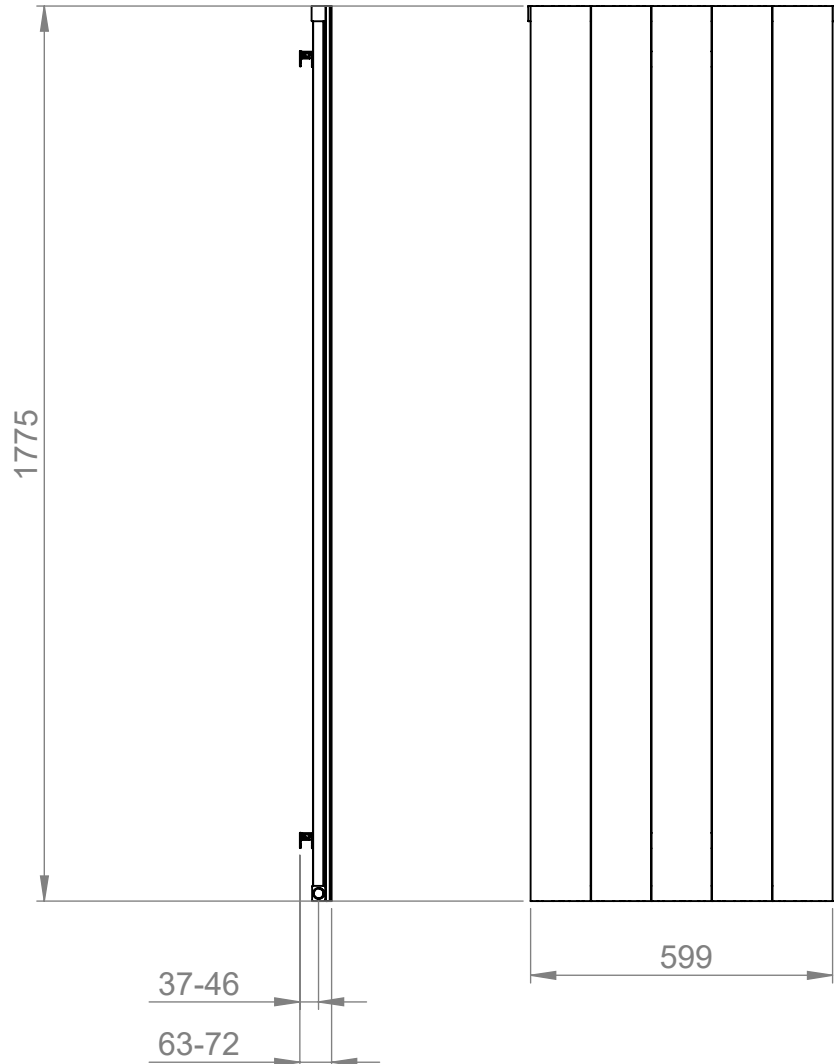

AU008

Tube ϕ : -

Electrical element: - W

Weight: 13.33kg

Output @50°C Δ T: 1740 W
5937 BTUs

Height: 1775mm

Width: 599mm

Depth: 63-72mm

Face-to-face connections: 599mm

All dimensions in millimetres

Manufactured from Aluminium

Revision: 001

Approved by:

Drawn on: 1/2024

www.vogueuk.co.uk
01902 387000
sales@vogueuk.co.uk

www.vogueuk.eu
01902 387035
exportsales@vogueuk.co.uk

Scale 1:15