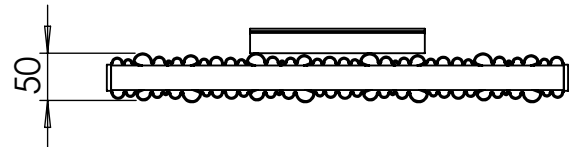

# AU009

Tube  $\varnothing$ : XXX mm

Electrical element: W

Weight: 6.56 kg

Output @50°C $\Delta$ T: 768 W  
2620 BTUs

Height: 575 mm

Width: 479 mm

Depth: 78-87 mm

Face-to-face connections: 479 mm

All dimensions in millimetres

Manufactured from: Aluminium

Revision: 001

Approved by:

Drawn on: 1/2024

www.vogueuk.co.uk  
01902 387000  
sales@vogueuk.co.uk

www.vogueuk.eu  
01902 387035  
exportsales@vogueuk.co.uk