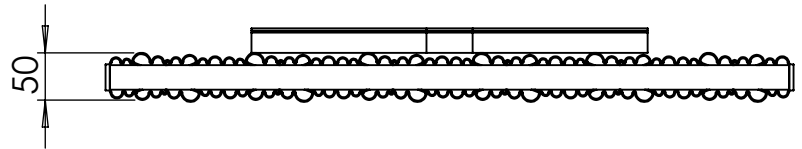

AU009

Tube ϕ : mm

Electrical element: W

Weight: 9.84 kg

Output @50°C Δ T: 1152 W
3931 BTUs

Height: 575 mm

Width: 719 mm

Depth: 78-87 mm

Face-to-face connections: 719 mm

All dimensions in millimetres

Manufactured from Aluminium

Revision: 001

Approved by:

Drawn on: 1/2024

www.vogueuk.co.uk
01902 387000
sales@vogueuk.co.uk

www.vogueuk.eu
01902 387035
exportsales@vogueuk.co.uk