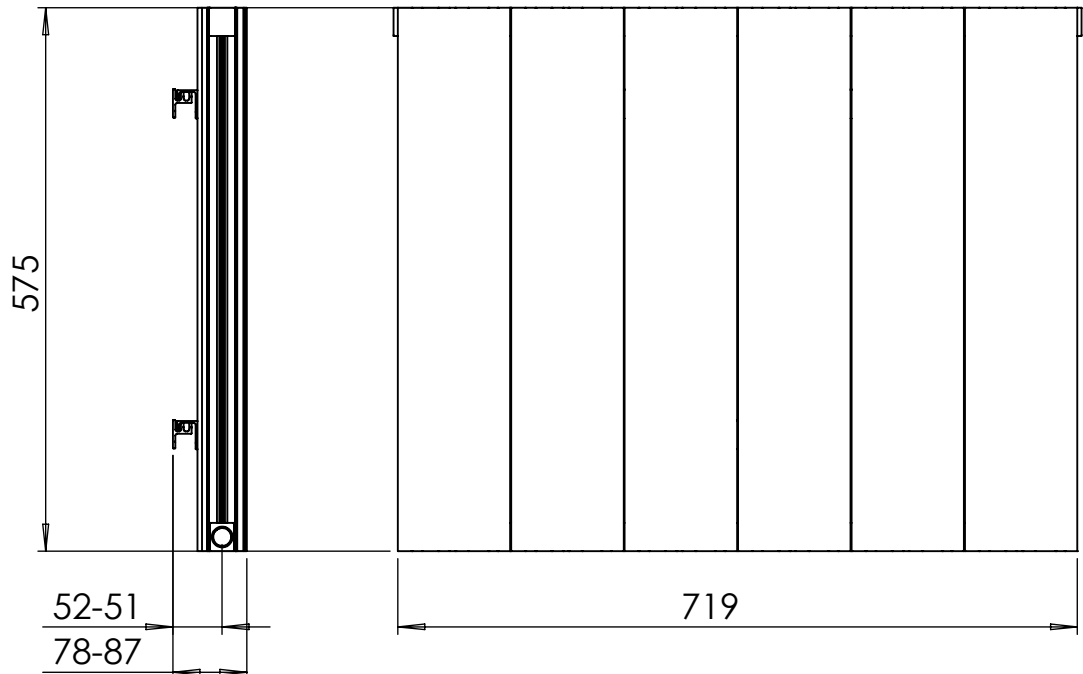

AU009

Tube ϕ : mm

Electrical element: W

Weight: 9.84 kg

Output @50°C Δ T: 1152 W
3931 BTUs

Height: 575 mm

Width: 719 mm

Depth: 78-87 mm

Face-to-face connections: 719 mm

All dimensions in millimetres

Manufactured from Aluminium

Revision: 001

Approved by:

Drawn on: 1/2024

www.vogueuk.co.uk
01902 387000
sales@vogueuk.co.uk

www.vogueuk.eu
01902 387035
exportsales@vogueuk.co.uk

Scale 1:8