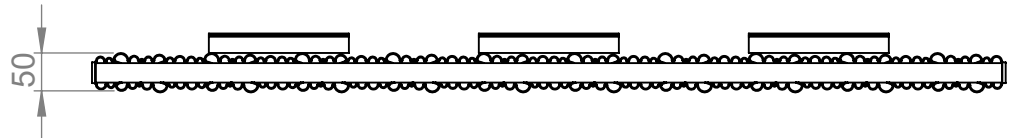

AU009

Tube ϕ : -

Electrical element: - W

Weight: 16.4kg

Output @50°C Δ T: 1920 W
6551 BTUs

Height: 575mm

Width: 1199mm

Depth: 78-87mm

Face-to-face connections: 1199mm

All dimensions in millimetres

Manufactured from Aluminium

Revision: 001

Approved by:

Drawn on: 1/2024

www.vogueuk.co.uk
01902 387000
sales@vogueuk.co.uk

www.vogueuk.eu
01902 387035
exportsales@vogueuk.co.uk