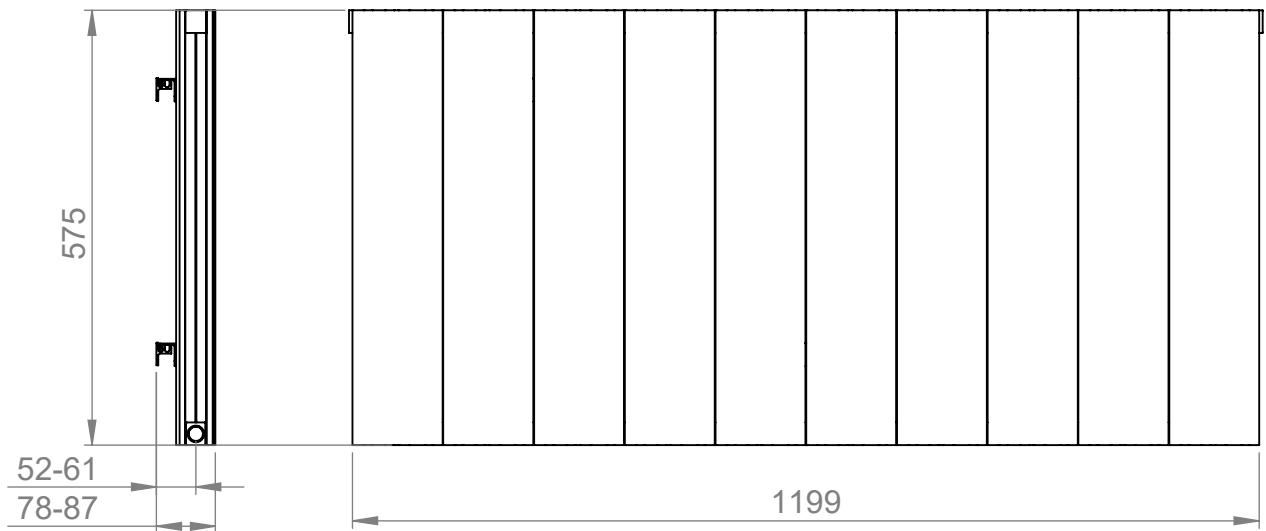

AU009

Tube ϕ : -

Electrical element: - W

Weight: 16.4kg

Output @50°C Δ T: 1920 W
6551 BTUs

Height: 575mm

Width: 1199mm

Depth: 78-87mm

Face-to-face connections: 1199mm

All dimensions in millimetres

Manufactured from Aluminium

Revision: 001

Approved by:

Drawn on: 1/2024

www.vogueuk.co.uk
01902 387000
sales@vogueuk.co.uk

www.vogueuk.eu
01902 387035
exportsales@vogueuk.co.uk

Scale 1:10